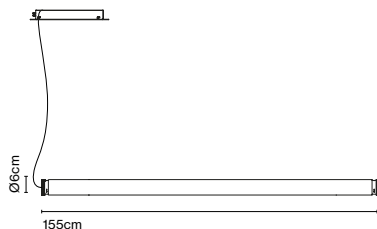

Fris

Joan Gaspar

marset

Fris Pro 155

Fris Pro 155

Light source:
LED SMD 1050mA 38W 3000K CRI90 5495lm
UGR <19, LED opening degrees: 55°
Luminaire:
(Power supply not included) 3991lm

DALI
Casambi

Cable length: 3 m
Wire installation: Hardwired
Color cord: Black
Canopy color: Black
LED included

LED opening degrees:
30° y 65° available upon request.

Power supply and canopy included.
Hooks unions and supports to be ordered separately.

[Download](#) Assembly instructions
[Download](#) Photometric data
[Download](#) 2D
[Download](#) 3D

Through the transparent glass we see the lamp's interior, which consists of two profiles: one includes the light source and the other acts as a parabola, projecting a crisp, intense light.

Fris 80

Fris 155

- [Download](#) Assembly instructions
- [Download](#) Photometric data
- [Download](#) 2D
- [Download](#) 3D

Through the transparent glass we see the lamp's interior, which consists of two profiles: one includes the light source and the other acts as a parabola, projecting a crisp, intense light.