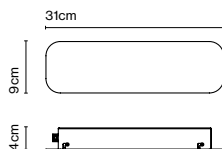

Canopy Fris

Luminaire: 220 - 240 VAC Casambi 35W (max.)

Class I

Luminaire: 220 - 240 VAC TRIAC 20W (max.)

Class II

● Black

Luminaire: 220-240 VAC DALI / Casambi 35- 60W (max.)

Class I

Luminaire: 220-240 VAC TRIAC 50W (max.)

Class II

● Black

Luminaire: 220 - 240 VAC DALI / Casambi 100W (max.)

Class I

Luminaire: 220 - 240 VAC TRIAC 100W (max.)

Class II

● Black

Product note: Take into account the total power in watts and the power of the driver. The wattage of the selected lamps cannot exceed the max wattage of the canopy's driver. Therefore, you must choose your canopy/driver by the power required.

Canopies are not compatible with Fris Pro.