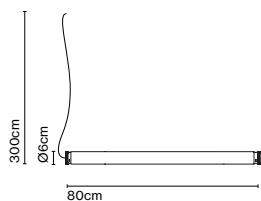

LED opening degrees:
30° y 65° available upon request.

Power supply and canopy included.
Hooks unions and supports to be ordered separately.

[Download](#) Assembly instructions
[Download](#) Photometric data
[Download](#) 2D
[Download](#) 3D

Through the transparent glass we see the lamp's interior, which consists of two profiles: one includes the light source and the other acts as a parabola, projecting a crisp, intense light.

Fris 80

Fris 155

- [Download](#) Assembly instructions
- [Download](#) Photometric data
- [Download](#) 2D
- [Download](#) 3D

Through the transparent glass we see the lamp's interior, which consists of two profiles: one includes the light source and the other acts as a parabola, projecting a crisp, intense light.