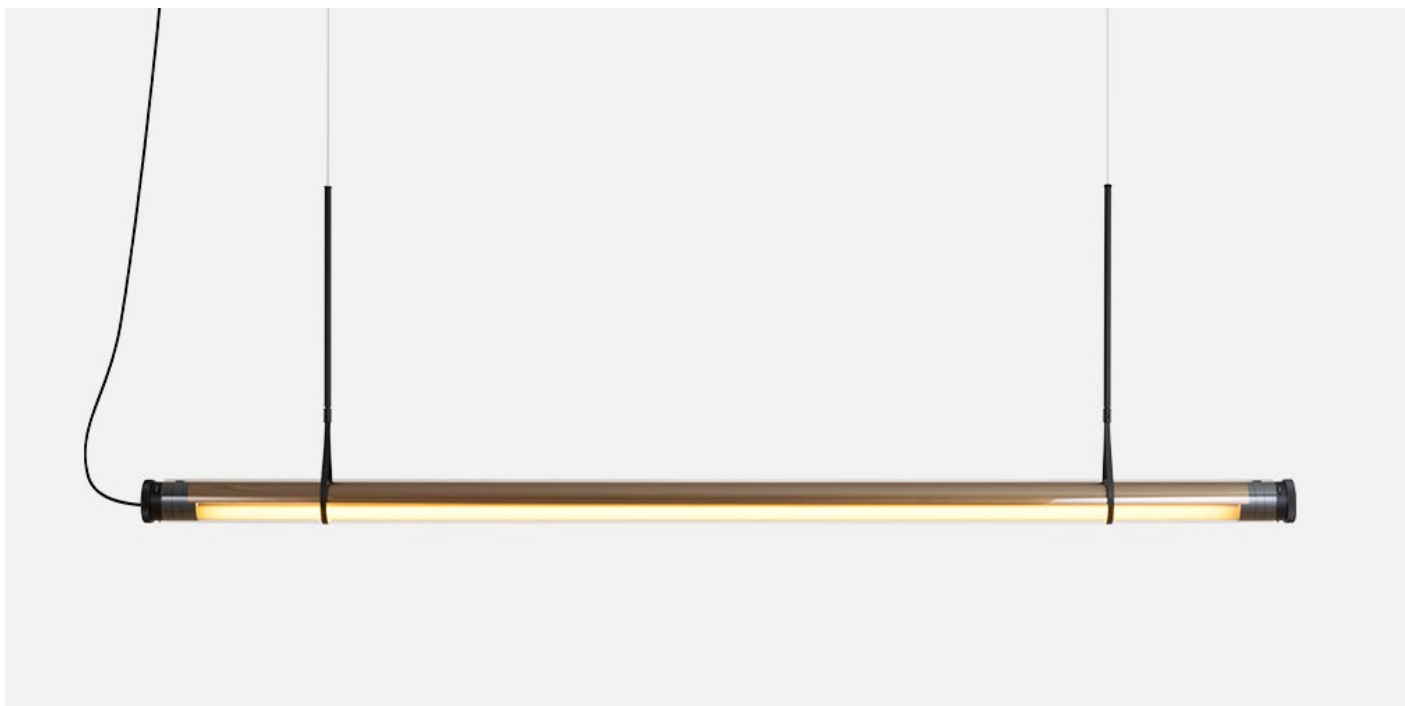

Fris

Joan Gaspar

marset

Fris Pro 155

Fris Pro 155

Light source:
LED SMD 1050mA 38W 3000K CRI90 5495lm
UGR <19, LED opening degrees: 55°
Luminaire:
(Power supply not included) 3991lm

DALI
Casambi

Cable length: 3 m
Wire installation: Hardwired
Color cord: Black
Canopy color: Black
LED included

Aluminium structure. Glass diffuser tube to direct the light in different directions.

● Black
● Bronze

dimnable

Product notes:
Tunable white (27K - 40K) available upon request.
4000K available upon request

Through the transparent glass we see the lamp's interior, which consists of two profiles: one includes the light source and the other acts as a parabola, projecting a crisp, intense light.

Fris 80

Fris 155

- [Download](#) Assembly instructions
- [Download](#) Photometric data
- [Download](#) 2D
- [Download](#) 3D

Through the transparent glass we see the lamp's interior, which consists of two profiles: one includes the light source and the other acts as a parabola, projecting a crisp, intense light.