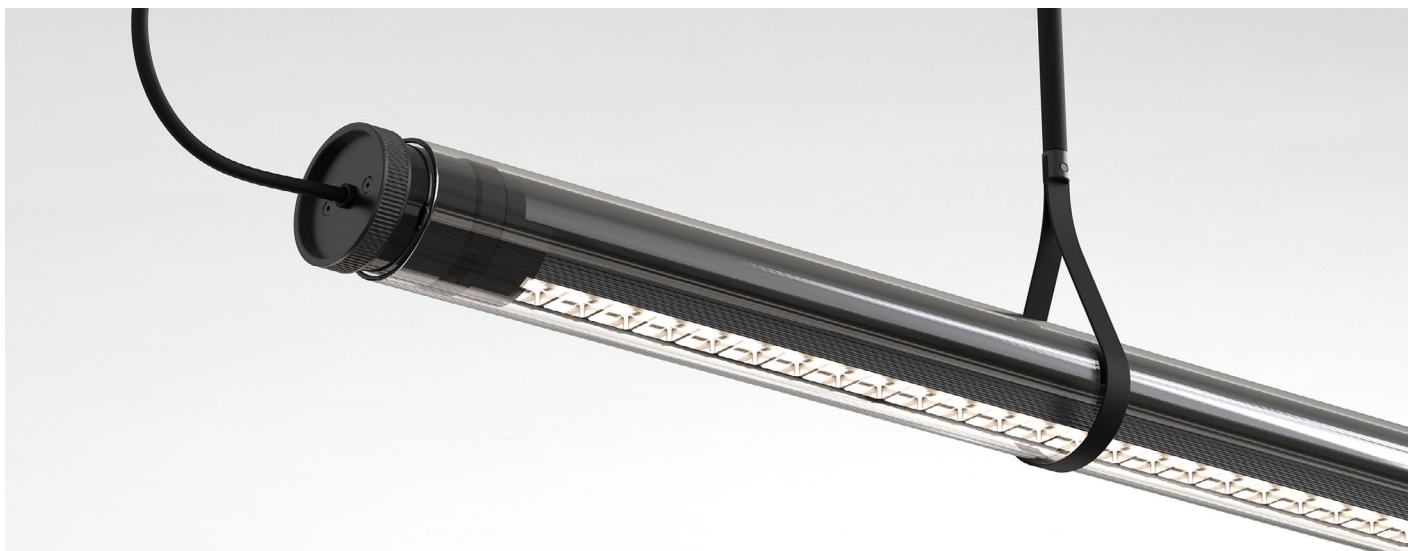

Fris

Joan Gaspar

marset

Fris Pro 155

Fris Pro 155

Light source:
LED SMD 1050mA 38W 3000K CRI90 5495lm
UGR <19, LED opening degrees: 55°
Luminaire:
(Power supply not included) 3991lm

DALI
Casambi

Cable length: 3 m
Wire installation: Hardwired
Color cord: Black
Canopy color: Black
LED included

Aluminium structure. Glass diffuser tube to direct the light in different directions.

● Black
● Bronze

dimnable

Product notes:
Tunable white (27K - 40K) available upon request.
4000K available upon request

Through the transparent glass we see the lamp's interior, which consists of two profiles: one includes the light source and the other acts as a parabola, projecting a crisp, intense light.

Fris 80

Fris 155

- [Download](#) Assembly instructions
- [Download](#) Photometric data
- [Download](#) 2D
- [Download](#) 3D

Through the transparent glass we see the lamp's interior, which consists of two profiles: one includes the light source and the other acts as a parabola, projecting a crisp, intense light.