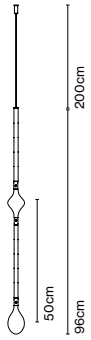

Through the transparent glass we see the lamp's interior, which consists of two profiles: one includes the light source and the other acts as a parabola, projecting a crisp, intense light.

Fris 80

Fris 155

Fris 215

Light source:
 LED SMD 24Vdc 42W 2700K CRI90 5100lm
 LED SMD 24Vdc 42W 3000K CRI90 4960lm
 Luminaire:
 (Power supply not included) 3132lm

Cable lenght: 3 m
 Wire installation: Hardwired
 Color cord: Black
 LED included

- [Download](#) Assembly instructions
- [Download](#) Photometric data
- [Download](#) 2D
- [Download](#) 3D

Through the transparent glass we see the lamp's interior, which consists of two profiles: one includes the light source and the other acts as a parabola, projecting a crisp, intense light.

Disk accessory

Side cover

dimnable

Hooks, unions and supports

Hook 47 x1

Double hook 96 x1

Double hook 71 x1

Double hook 146 x1