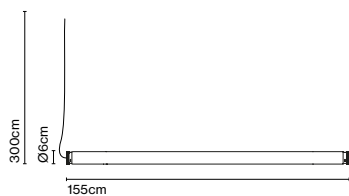

LED opening degrees:
30° y 65° available upon request.

Power supply and canopy included.
Hooks unions and supports to be ordered separately.

[Download](#) Assembly instructions
[Download](#) Photometric data
[Download](#) 2D
[Download](#) 3D

Through the transparent glass we see the lamp's interior, which consists of two profiles: one includes the light source and the other acts as a parabola, projecting a crisp, intense light.

Fris 80

Fris 155

- [Download](#) Assembly instructions
- [Download](#) Photometric data
- [Download](#) 2D
- [Download](#) 3D

Through the transparent glass we see the lamp's interior, which consists of two profiles: one includes the light source and the other acts as a parabola, projecting a crisp, intense light.