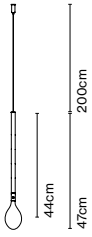

- [Download](#) Assembly instructions
- [Download](#) Photometric data
- [Download](#) 2D
- [Download](#) 3D

Through the transparent glass we see the lamp's interior, which consists of two profiles: one includes the light source and the other acts as a parabola, projecting a crisp, intense light.

Canopies are not compatible with Fris Pro.

Power supply (RSC)

Power supply 20W - 24V - Class II - Triac

Power supply 50W - 24V - Class II - Triac

Power supply 35W - 24V - Class II - DALI

Power supply 60W - 24V - Class II - DALI

Disk accessory

Side cover

dimnable

Hooks, unions and supports

Hook 47 x1

Double hook 96 x1

Double hook 71 x1

Double hook 146 x1

Support 13x2

Union 30

Union 50

Union 100

Support Fris A 16 x2

Support Fris A 37 x2

Aluminium structure

● Black