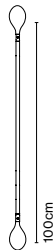

Aluminium structure. Glass diffuser tube to direct the light in different directions.

● Black
● Bronze

dimnable

Product notes:
Tunable white (27K - 40K) available upon request.
4000K available upon request

- [Download](#) Assembly instructions
- [Download](#) Photometric data
- [Download](#) 2D
- [Download](#) 3D

Through the transparent glass we see the lamp's interior, which consists of two profiles: one includes the light source and the other acts as a parabola, projecting a crisp, intense light.

Disk accessory

Side cover

dimnable

Hooks, unions and supports

Hook 47 x1

Double hook 96 x1

Double hook 71 x1

Double hook 146 x1

Support 13x2

Union 30

Union 50

Union 100

Support Fris A 16 x2

Support Fris A 37 x2

Aluminium structure

● Black