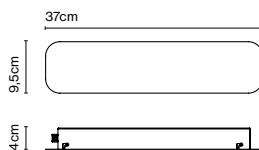

Canopy Fris

Luminaire: 220 - 240 VAC Casambi 35W (max.)

Class I

Luminaire: 220 - 240 VAC TRIAC 20W (max.)

Class II

● Black

Luminaire: 220-240 VAC DALI / Casambi 35- 60W (max.)

Class I

Luminaire: 220-240 VAC TRIAC 50W (max.)

Class II

● Black

Luminaire: 220 - 240 VAC DALI / Casambi 100W (max.)

Class I

Luminaire: 220 - 240 VAC TRIAC 100W (max.)

Class II

● Black

Product note: Take into account the total power in watts and the power of the driver. The wattage of the selected lamps cannot exceed the max wattage of the canopy's driver. Therefore, you must choose your canopy/driver by the power required.

Canopies are not compatible with Fris Pro.