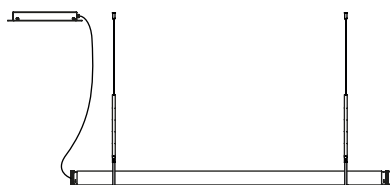

Disk accessory

Side cover

dimnable

Hooks, unions and supports

Hook 47 x1

Double hook 96 x1

Double hook 71 x1

Double hook 146 x1

Support 13x2

Union 30

Union 50

Union 100

Support Fris A 16 x2

Support Fris A 37 x2

Aluminium structure

● Black

Product notes: Hooks, unions and supports to make compositions.

Examples of compositions Fris

- 1 unit Fris 155
- 1 unit Hook 50 x2
- 1 unit Canopy

- 2 units Fris 215
- 2 units Hook 50 x2
- 1 unit Canopy
- 1 unit Side cover