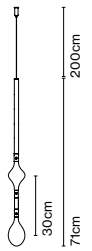

- [Download](#) Assembly instructions
- [Download](#) Photometric data
- [Download](#) 2D
- [Download](#) 3D

Through the transparent glass we see the lamp's interior, which consists of two profiles: one includes the light source and the other acts as a parabola, projecting a crisp, intense light.

Disk accessory

Side cover

dimnable

Hooks, unions and supports

Hook 47 x1

Double hook 96 x1

Double hook 71 x1

Double hook 146 x1

Support 13x2

Union 30

Union 50

Union 100

Support Fris A 16 x2

Support Fris A 37 x2

Aluminium structure

● Black