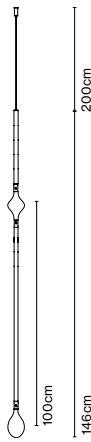

Through the transparent glass we see the lamp's interior, which consists of two profiles: one includes the light source and the other acts as a parabola, projecting a crisp, intense light.

Fris 80

Fris 155

Fris 215

Light source:
 LED SMD 24Vdc 42W 2700K CRI90 5100lm
 LED SMD 24Vdc 42W 3000K CRI90 4960lm
 Luminaire:
 (Power supply not included) 3132lm

Cable lenght: 3 m
 Wire installation: Hardwired
 Color cord: Black
 LED included

- [Download](#) Assembly instructions
- [Download](#) Photometric data
- [Download](#) 2D
- [Download](#) 3D

Through the transparent glass we see the lamp's interior, which consists of two profiles: one includes the light source and the other acts as a parabola, projecting a crisp, intense light.

Disk accessory

Side cover

dimnable

Hooks, unions and supports

Hook 47 x1

Double hook 96 x1

Double hook 71 x1

Double hook 146 x1