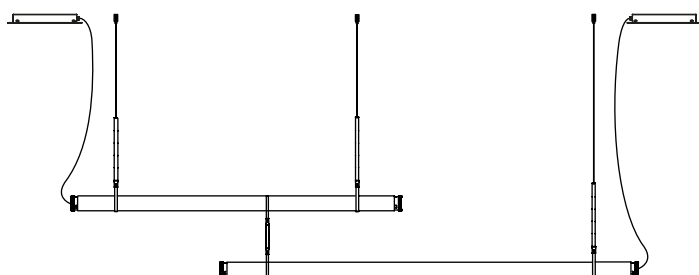

- [Download](#) Assembly instructions
- [Download](#) Photometric data
- [Download](#) 2D
- [Download](#) 3D

Through the transparent glass we see the lamp's interior, which consists of two profiles: one includes the light source and the other acts as a parabola, projecting a crisp, intense light.

Product notes: Hooks, unions and supports to make compositions.

Examples of compositions Fris

- 1 unit Fris 155
- 1 unit Hook 50 x2
- 1 unit Canopy

- 2 units Fris 215
- 2 units Hook 50 x2
- 1 unit Canopy
- 1 unit Side cover

Product notes: Max. 3x Fris 155
Max. 2x Fris 215

- 2 units Fris 215
- 2 units Double hook 96
- 1 unit Canopy

- 1 unit Fris 155
- 1 unit Fris 215
- 1 unit Hook 50 x2
- 1 unit Hook 50 x1
- 1 unit Union 30
- 1 unit Canopy Fris 155
- 1 unit Canopy Fris 215