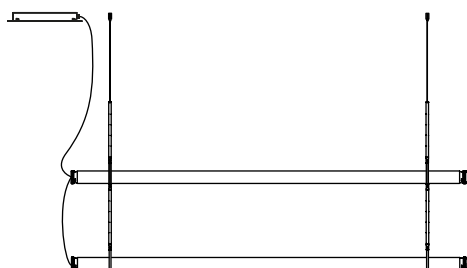

Product notes: Hooks, unions and supports to make compositions.

Examples of compositions Fris

- 1 unit Fris 155
- 1 unit Hook 50 x2
- 1 unit Canopy

- 2 units Fris 215
- 2 units Hook 50 x2
- 1 unit Canopy
- 1 unit Side cover

Product notes: Max. 3x Fris 155
Max. 2x Fris 215

- 2 units Fris 215
- 2 units Double hook 96
- 1 unit Canopy

- 1 unit Fris 155
- 1 unit Fris 215
- 1 unit Hook 50 x2
- 1 unit Hook 50 x1
- 1 unit Union 30
- 1 unit Canopy Fris 155
- 1 unit Canopy Fris 215