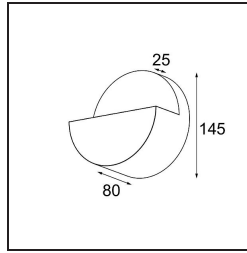

Date
Customer
Project
Type

Impulse Round Wall 1x LED 3000K DALI/Push-Dim DI Cast Grey Matt

Impulse Round Wall expresses a unique experience in your space, where bows of shadow and light create depth and accentuate architectural features all around.

Specifications

Material	13770304
Light Source Type	LED
LED Type	LED PCB IMPULSE
LED technology	LED PCB
CRI	Min. 90
Colour Temperature	3000K
Lifetime	L80B10 @50,000 Hours
Lamp Included	Yes
Number of Light Sources	1
CIE flux code	0 0 11 0 77
Binning (SDCM)	3
Light Direction	Up, Down
Measured beam angle (°)	120.0
Input Voltage	230V
Luminaire power (W)	7.7
Electrical Class	I
IP Rating	20
Glow wire rating (°C)	960
Dimming Protocol	DALI, Push-Dim
Indoor/Outdoor	Indoor
Application	Wall
Mounting	Surface
Adjustability	Not Applicable
Distance to Lighted Object (m)	0,1
Primary Colour & Primary Finish	Cast Grey, Matt
Gross weight (g)	1010.0
Delivered lumens (lm)	542
Efficacy (lm/W)	70
Glare rating	1

TM30 & CRI diagram

Light distribution & beam diagram

Diagrams