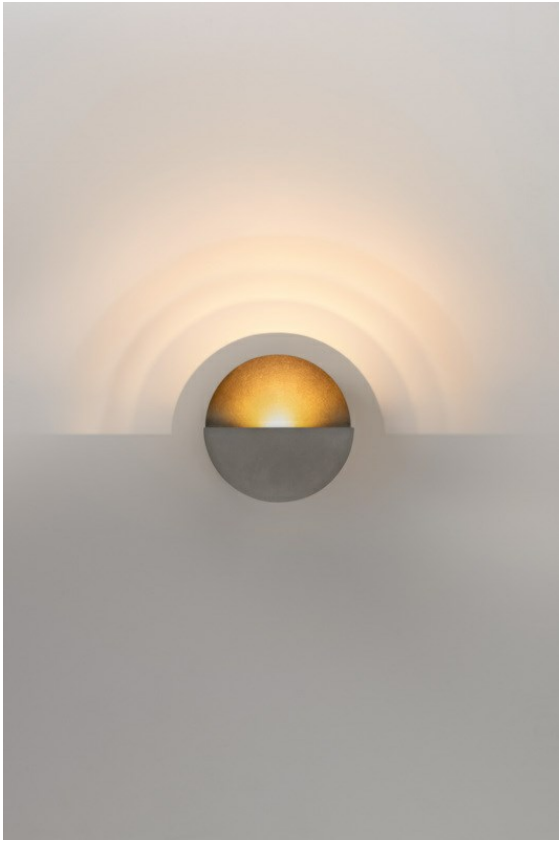

Date
Customer
Project
Type

Impulse Round Wall 1x LED 3000K DALI/Push-Dim DI Cast Grey Matt

Impulse Round Wall expresses a unique experience in your space, where bows of shadow and light create depth and accentuate architectural features all around.

Specifications

Material	13770304
Light Source Type	LED
LED Type	LED PCB IMPULSE
LED technology	LED PCB
CRI	Min. 90
Colour Temperature	3000K
Lifetime	L80B10 @50,000 Hours
Lamp Included	Yes
Number of Light Sources	1
CIE flux code	0 0 11 0 77
Binning (SDCM)	3
Light Direction	Up, Down
Measured beam angle (°)	120.0
Input Voltage	230V
Luminaire power (W)	7.7
Electrical Class	I
IP Rating	20
Glow wire rating (°C)	960
Dimming Protocol	DALI, Push-Dim
Indoor/Outdoor	Indoor
Application	Wall
Mounting	Surface
Adjustability	Not Applicable
Distance to Lighted Object (m)	0,1
Primary Colour & Primary Finish	Cast Grey, Matt
Gross weight (g)	1010.0
Delivered lumens (lm)	542
Efficacy (lm/W)	70
Glare rating	1