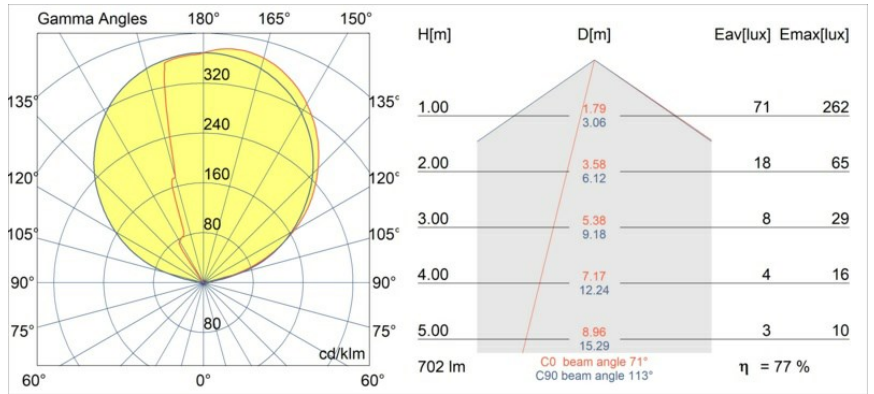

Light distribution & beam diagram