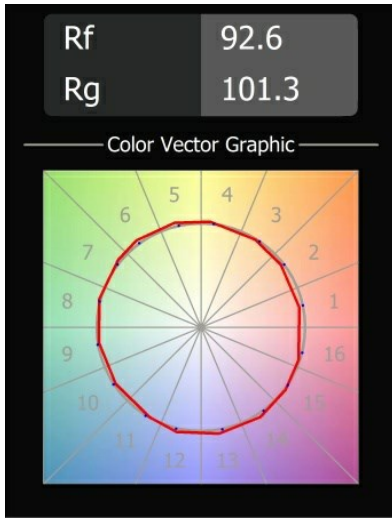

TM30 & CRI diagram