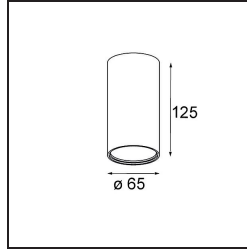

Date \_\_\_\_\_  
Customer \_\_\_\_\_  
Project \_\_\_\_\_  
Type \_\_\_\_\_

*Tetrix Tube Surface 65 125 1x DE White Matt*

**Specifications**

Material	13515738
Number of Light Sources	1
Light Direction	Down
IP Rating	55
Application	Ceiling
Mounting	Surface
Primary Colour & Primary Finish	White, Matt
Gross weight (g)	200.0
Remark	<ul style="list-style-type: none"> <li>• Not suitable for installation ≤5km from the coast</li> </ul>