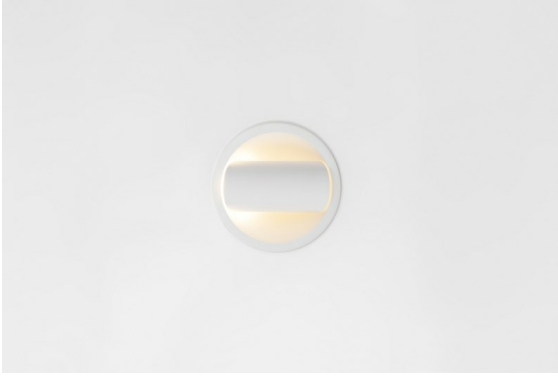

Date
Customer
Project
Type

Hollow Recessed Adjustable 125 1x LED 3000K Medium DE White Structure - White Structure

Hollow proposes direct light when open and indirect light when closed. But where does the light come from? Lit or dark, there and not there. A symphony of opposites, Hollow is a downlighter that works with you. Adjustable and versatile. For spaces that welcome intrigue and personality.

Specifications

Material	12171109
Light Source Type	LED
LED Type	BRIDGELUX V6 HD G7
LED technology	LED COB
CRI	Min. 90
Colour Temperature	3000K
Lifetime	L80B20 @50,000 Hours
Lamp Included	Yes
Number of Light Sources	1
CIE flux code	92 99 100 100 48
Binning (SDCM)	2
Optic	Lens
Measured beam angle (°)	21.0
Input Voltage	Constant Current Driver Required
Electrical Class	III
IP Rating	20
Glow wire rating (°C)	960
Indoor/Outdoor	Indoor
Application	Ceiling, Wall
Mounting	Recessed
Cut-out size (mm)	ø117
Mounting depth (mm)	70.0
Adjustability	H 360° V 90°
Distance to Lighted Object (m)	0,1
Primary Colour & Primary Finish	White, Structure
Secondary Colour & Secondary Finish	White, Structure
Gross weight (g)	335.0
Drive current (mA)	350 500
Min. forward voltage (Vf)	14.8 15.2
Max. forward voltage (Vf)	18.0 18.6
Connected load (W)	5.7 8.5
Delivered lumens (lm)	353 476
Efficacy (lm/W)	62 56
Glare rating	13 14