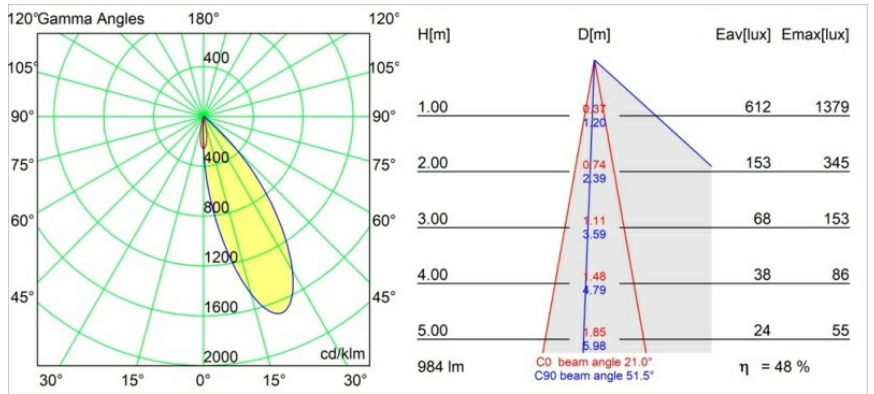

Light distribution & beam diagram