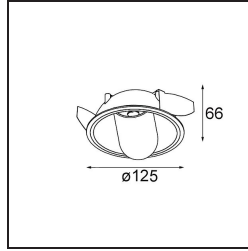

Date
Customer
Project
Type

Hollow Recessed Adjustable 125 1x LED 3000K Medium DE White Structure - White Structure

Hollow proposes direct light when open and indirect light when closed. But where does the light come from? Lit or dark, there and not there. A symphony of opposites, Hollow is a downlighter that works with you. Adjustable and versatile. For spaces that welcome intrigue and personality.

Specifications

Material	12171109
Light Source Type	LED
LED Type	BRIDGELUX V6 HD G7
LED technology	LED COB
CRI	Min. 90
Colour Temperature	3000K
Lifetime	L80B20 @50,000 Hours
Lamp Included	Yes
Number of Light Sources	1
CIE flux code	92 99 100 100 48
Binning (SDCM)	2
Optic	Lens
Measured beam angle (°)	21.0
Input Voltage	Constant Current Driver Required
Electrical Class	III
IP Rating	20
Glow wire rating (°C)	960
Indoor/Outdoor	Indoor
Application	Ceiling, Wall
Mounting	Recessed
Cut-out size (mm)	ø117
Mounting depth (mm)	70.0
Adjustability	H 360° V 90°
Distance to Lighted Object (m)	0,1
Primary Colour & Primary Finish	White, Structure
Secondary Colour & Secondary Finish	White, Structure
Gross weight (g)	335.0
Drive current (mA)	350 500
Min. forward voltage (Vf)	14.8 15.2
Max. forward voltage (Vf)	18.0 18.6
Connected load (W)	5.7 8.5
Delivered lumens (lm)	353 476
Efficacy (lm/W)	62 56
Glare rating	13 14