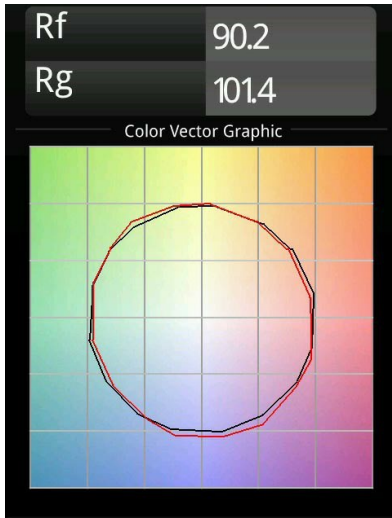

TM30 & CRI diagram