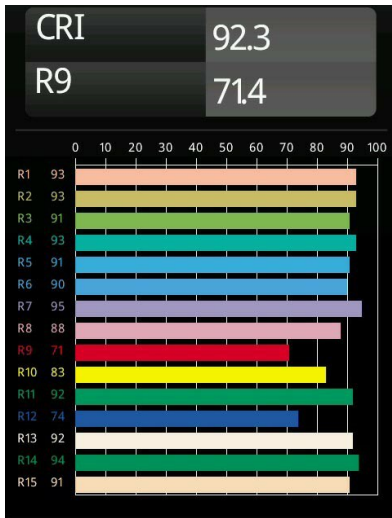

TM30 & CRI diagram