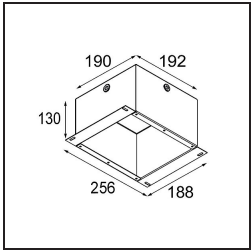

Specifications

Material	12171109
Light Source Type	LED
LED Type	BRIDGELUX V6 HD G7
LED technology	LED COB
CRI	Min. 90
Colour Temperature	3000K
Lifetime	L80B20 @50,000 Hours
Lamp Included	Yes
Number of Light Sources	1
CIE flux code	92 99 100 100 48
Binning (SDCM)	2
Optic	Lens
Measured beam angle (°)	21.0
Input Voltage	Constant Current Driver Required
Electrical Class	III
IP Rating	20
Glow wire rating (°C)	960
Indoor/Outdoor	Indoor
Application	Ceiling, Wall
Mounting	Recessed
Cut-out size (mm)	ø117
Mounting depth (mm)	70.0
Adjustability	H 360° V 90°
Distance to Lighted Object (m)	0,1
Primary Colour & Primary Finish	White, Structure
Secondary Colour & Secondary Finish	White, Structure
Gross weight (g)	335.0
Drive current (mA)	350 500
Min. forward voltage (Vf)	14.8 15.2
Max. forward voltage (Vf)	18.0 18.6
Connected load (W)	5.7 8.5
Delivered lumens (lm)	353 476
Efficacy (lm/W)	62 56
Glare rating	13 14

TM30 & CRI diagram

Light distribution & beam diagram

Diagrams

Installation Accessories

10889830 Conbox 192x190x130

12292830 Gypsum fibreboard 190x190

Choose a required accessory