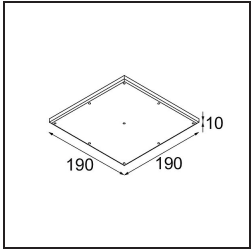

Specifications

Material	12171109
Light Source Type	LED
LED Type	BRIDGELUX V6 HD G7
LED technology	LED COB
CRI	Min. 90
Colour Temperature	3000K
Lifetime	L80B20 @50,000 Hours
Lamp Included	Yes
Number of Light Sources	1
CIE flux code	92 99 100 100 48
Binning (SDCM)	2
Optic	Lens
Measured beam angle (°)	21.0
Input Voltage	Constant Current Driver Required
Electrical Class	III
IP Rating	20
Glow wire rating (°C)	960
Indoor/Outdoor	Indoor
Application	Ceiling, Wall
Mounting	Recessed
Cut-out size (mm)	ø117
Mounting depth (mm)	70.0
Adjustability	H 360° V 90°
Distance to Lighted Object (m)	0,1
Primary Colour & Primary Finish	White, Structure
Secondary Colour & Secondary Finish	White, Structure
Gross weight (g)	335.0
Drive current (mA)	350 500
Min. forward voltage (Vf)	14.8 15.2
Max. forward voltage (Vf)	18.0 18.6
Connected load (W)	5.7 8.5
Delivered lumens (lm)	353 476
Efficacy (lm/W)	62 56
Glare rating	13 14

TM30 & CRI diagram

Light distribution & beam diagram

Diagrams

Installation Accessories

10889830 Conbox 192x190x130

12292830 Gypsum fibreboard 190x190

Choose a required accessory