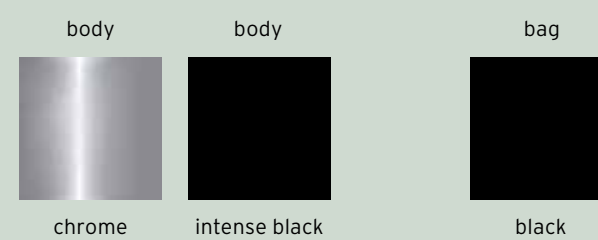

bul-bo family

BUL-BO MINI

Main materials: Metal, Fabric
 IP: 20
 LED: integrated
 Watt: ~4
 Lumens: ~523
 Lm/W: ~122
 Vac: 110-240
 CRI: >90
 Beam angle: 25°
 CCT options: 3000k; 2700k
 Dimming control: touch
 LED driver location: plug

BUL-BO WALL

Main materials: Metal, Fabric
 IP: 20
 LED: integrated
 Watt: ~4
 Lumens: ~523
 Lm/W: ~122
 Vac: 110-240
 CRI: >90
 Beam angle: 25°
 CCT options: 3000k; 2700k
 Dimming control: 1-10 V; push
 Casambi compatible (upon request)
 LED driver location: integrated

BUL-BO

Main materials: Metal, Fabric
 IP: 20
 LED: integrated
 Watt: ~15
 Lumens: ~1924
 Lm/W: ~126
 Vac: 100-240
 CRI: >90
 CCT options: 3000k; 2700k
 Dimming control: integrated /plug
 LED driver location: plug