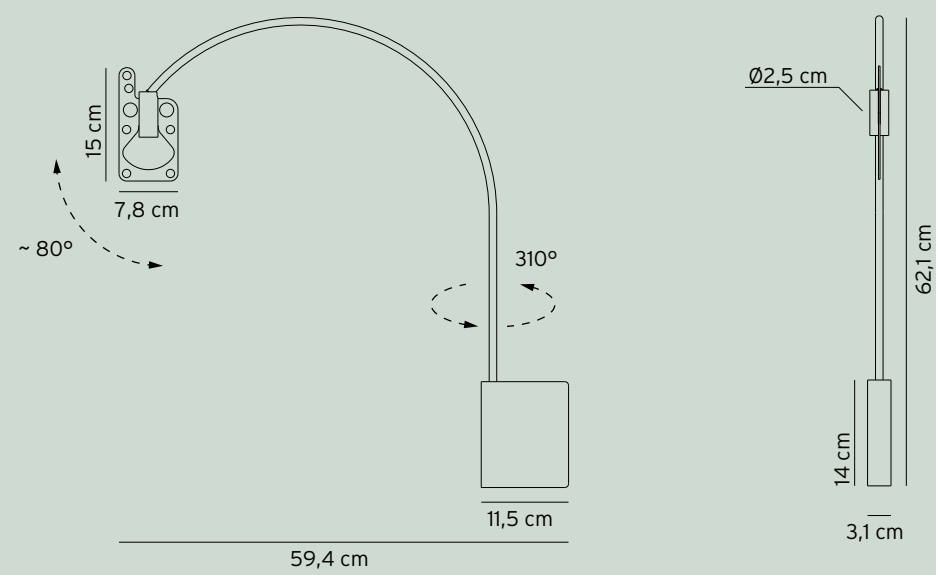

bul-bo family

BUL-BO MINI

Main materials: Metal, Fabric
 IP: 20
 LED: integrated
 Watt: ~4
 Lumens: ~523
 Lm/W: ~122
 Vac: 110-240
 CRI: >90
 Beam angle: 25°
 CCT options: 3000k; 2700k
 Dimming control: touch
 LED driver location: plug

BUL-BO WALL

Main materials: Metal, Fabric
 IP: 20
 LED: integrated
 Watt: ~4
 Lumens: ~523
 Lm/W: ~122
 Vac: 110-240
 CRI: >90
 Beam angle: 25°
 CCT options: 3000k; 2700k
 Dimming control: 1-10 V; push
 Casambi compatible (upon request)
 LED driver location: integrated

BUL-BO

Main materials: Metal, Fabric
 IP: 20
 LED: integrated
 Watt: ~15
 Lumens: ~1924
 Lm/W: ~126
 Vac: 100-240
 CRI: >90
 CCT options: 3000k; 2700k
 Dimming control: integrated /plug
 LED driver location: plug

BUL-BO XL

Main materials: Metal, Fabric
 IP: 20
 LED: integrated
 Watt: ~15
 Lumens: ~1924
 Lm/W: ~126
 Vac: 100-240
 CRI: >90
 CCT options: 3000k; 2700k
 Dimming control: integrated /plug
 LED driver location: plug