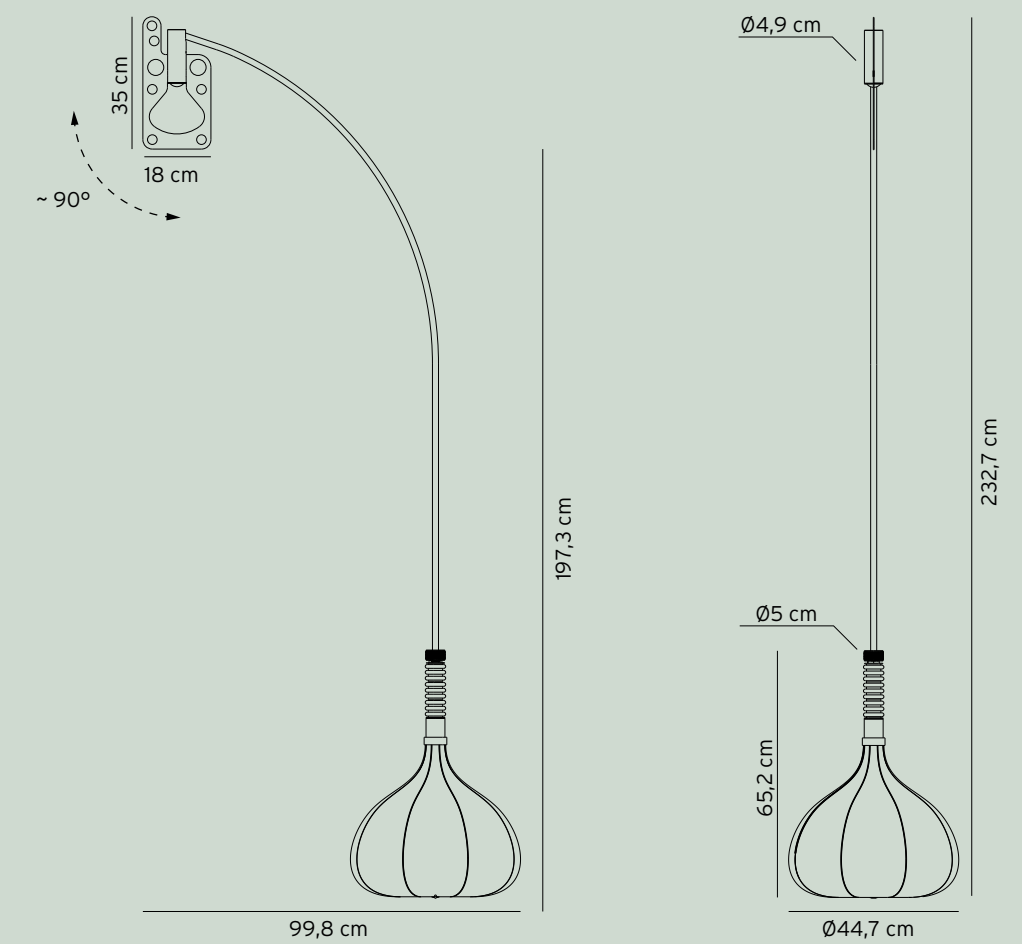

bul-bo family

BUL-BO MINI

Main materials: Metal, Fabric
 IP: 20
 LED: integrated
 Watt: ~4
 Lumens: ~523
 Lm/W: ~122
 Vac: 110-240
 CRI: >90
 Beam angle: 25°
 CCT options: 3000k; 2700k
 Dimming control: touch
 LED driver location: plug

BUL-BO WALL

Main materials: Metal, Fabric
 IP: 20
 LED: integrated
 Watt: ~4
 Lumens: ~523
 Lm/W: ~122
 Vac: 110-240
 CRI: >90
 Beam angle: 25°
 CCT options: 3000k; 2700k
 Dimming control: 1-10 V; push
 Casambi compatible (upon request)
 LED driver location: integrated

BUL-BO

Main materials: Metal, Fabric
 IP: 20
 LED: integrated
 Watt: ~15
 Lumens: ~1924
 Lm/W: ~126
 Vac: 100-240
 CRI: >90
 CCT options: 3000k; 2700k
 Dimming control: integrated /plug
 LED driver location: plug

BUL-BO XL

Main materials: Metal, Fabric
 IP: 20
 LED: integrated
 Watt: ~15
 Lumens: ~1924
 Lm/W: ~126
 Vac: 100-240
 CRI: >90
 CCT options: 3000k; 2700k
 Dimming control: integrated /plug
 LED driver location: plug