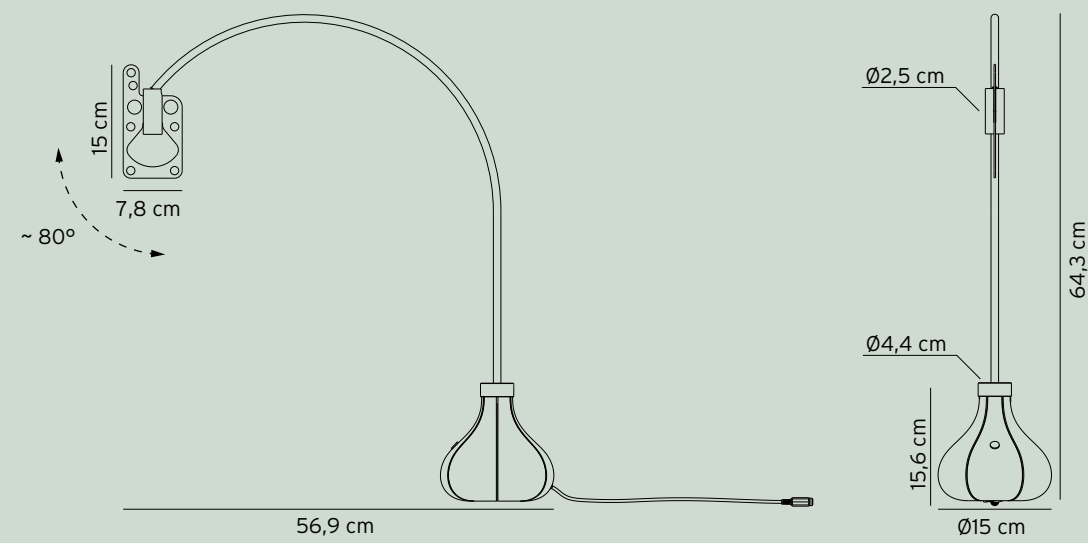

bul-bo family

BUL-BO MINI

Main materials: Metal, Fabric
 IP: 20
 LED: integrated
 Watt: ~4
 Lumens: ~523
 Lm/W: ~122
 Vac: 110-240
 CRI: >90
 Beam angle: 25°
 CCT options: 3000k; 2700k
 Dimming control: touch
 LED driver location: plug

BUL-BO WALL

Main materials: Metal, Fabric
 IP: 20
 LED: integrated
 Watt: ~4
 Lumens: ~523
 Lm/W: ~122
 Vac: 110-240
 CRI: >90
 Beam angle: 25°
 CCT options: 3000k; 2700k
 Dimming control: 1-10 V; push
 Casambi compatible (upon request)
 LED driver location: integrated

BUL-BO

Main materials: Metal, Fabric
 IP: 20
 LED: integrated
 Watt: ~15
 Lumens: ~1924
 Lm/W: ~126
 Vac: 100-240
 CRI: >90
 CCT options: 3000k; 2700k
 Dimming control: integrated /plug
 LED driver location: plug

BUL-BO XL

Main materials: Metal, Fabric
 IP: 20
 LED: integrated
 Watt: ~15
 Lumens: ~1924
 Lm/W: ~126
 Vac: 100-240
 CRI: >90
 CCT options: 3000k; 2700k
 Dimming control: integrated /plug
 LED driver location: plug