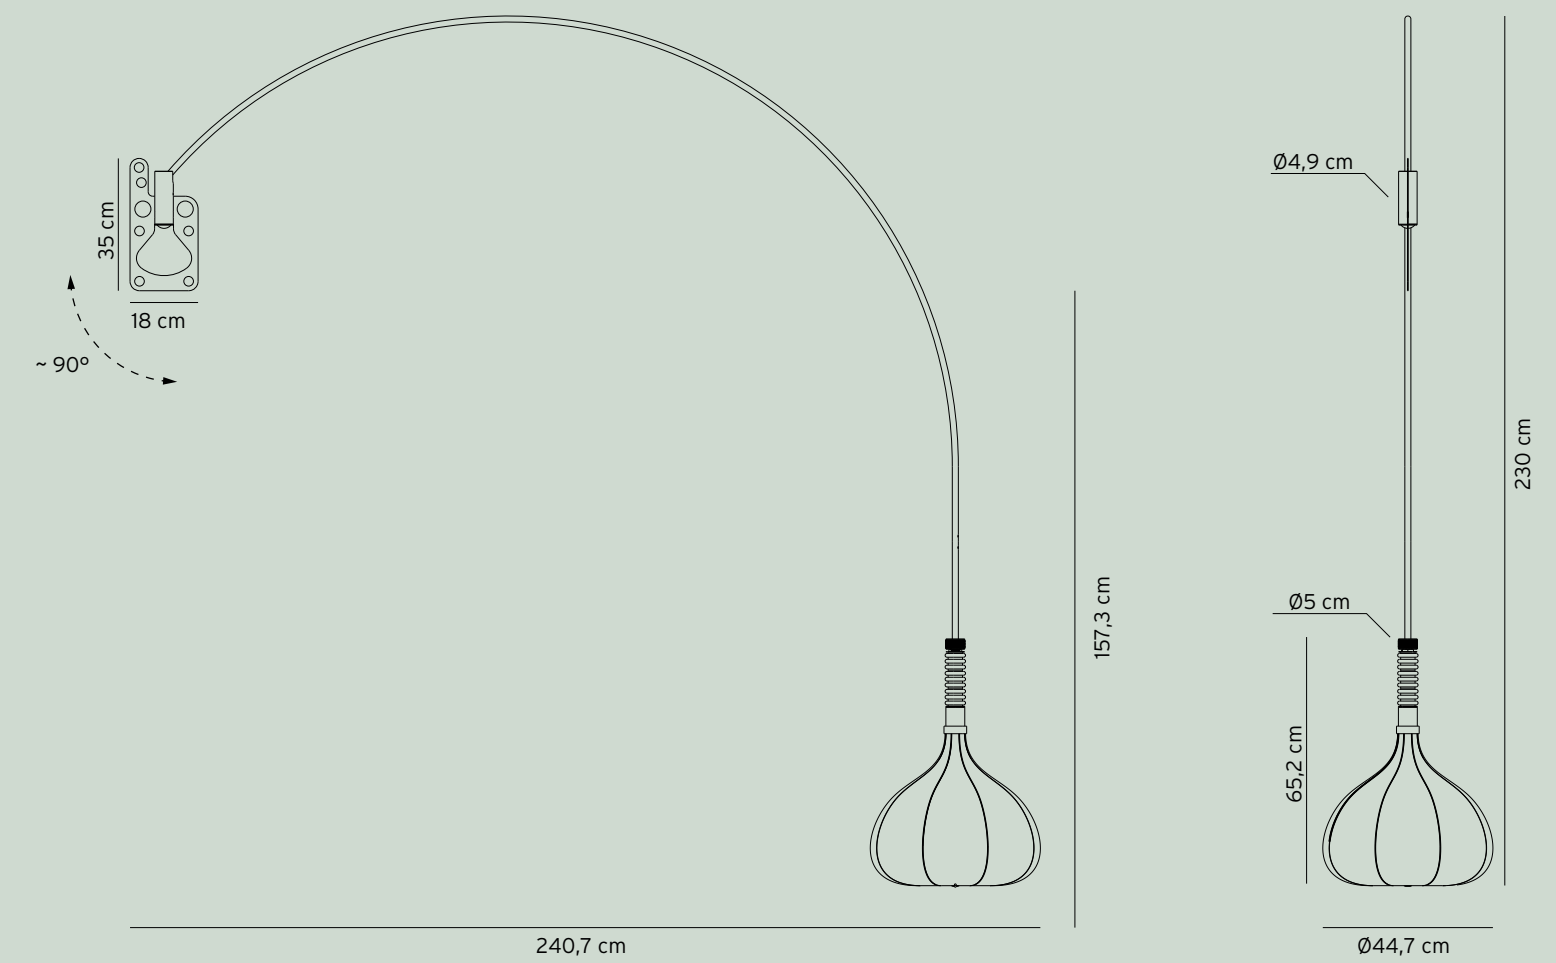

bul-bo family

BUL-BO MINI

Main materials: Metal, Fabric
 IP: 20
 LED: integrated
 Watt: ~4
 Lumens: ~523
 Lm/W: ~122
 Vac: 110-240
 CRI: >90
 Beam angle: 25°
 CCT options: 3000k; 2700k
 Dimming control: touch
 LED driver location: plug

BUL-BO WALL

Main materials: Metal, Fabric
 IP: 20
 LED: integrated
 Watt: ~4
 Lumens: ~523
 Lm/W: ~122
 Vac: 110-240
 CRI: >90
 Beam angle: 25°
 CCT options: 3000k; 2700k
 Dimming control: 1-10 V; push
 Casambi compatible (upon request)
 LED driver location: integrated

BUL-BO

Main materials: Metal, Fabric
 IP: 20
 LED: integrated
 Watt: ~15
 Lumens: ~1924
 Lm/W: ~126
 Vac: 100-240
 CRI: >90
 CCT options: 3000k; 2700k
 Dimming control: integrated /plug
 LED driver location: plug

BUL-BO XL

Main materials: Metal, Fabric
 IP: 20
 LED: integrated
 Watt: ~15
 Lumens: ~1924
 Lm/W: ~126
 Vac: 100-240
 CRI: >90
 CCT options: 3000k; 2700k
 Dimming control: integrated /plug
 LED driver location: plug