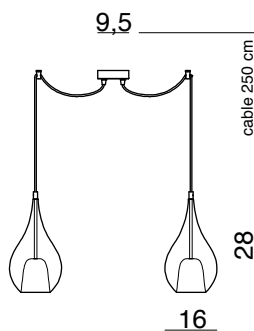

Table lamp

Glass Ø22 cm - H58 cm

 E27 1 x max 60W 220-240V
LED 1 x 4,3W 350 LUMEN 3.000K

CE IP20    1m

LUXXL1303

Table lamp

Glass Ø30 cm - H78 cm

 E27 1 x max 60W 220-240V
LED 1 x 4,3W 350 LUMEN 3.000K

CE IP20    1m

1303.1L (On demand with G9)

Hanging lamp

Glass Ø16 cm - Cable 150 cm

 E14 1 x max 60W 220-240V

CE **IP20**  1m

1303.2L (On demand with G9)

Hanging lamp

Glass 2x Ø16 cm - Cable 250 cm

 E14 2 x max 60W 220-240V

CE **IP20**  1m

1303.3L (On demand with G9)

Hanging lamp

Glass 3x Ø16 cm - Cable 250 cm

 E14 3 x max 60W 220-240V

CE **IP20**  1m

GIG1303.1L

Hanging lamp

Glass Ø22 cm - Cable 150 cm

 E27 1 x max 105W 220-240V

CE IP20 1m

XXL1303.1L

Hanging lamp

Glass Ø30 cm - Cable 150 cm