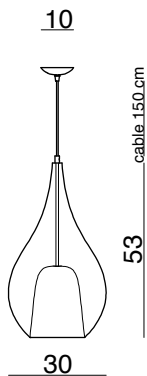

Table lamp

Glass Ø22 cm - H58 cm

 E27 1 x max 60W 220-240V
LED 1 x 4,3W 350 LUMEN 3.000K

CE IP20    1m

LUXXL1303

Table lamp

Glass Ø30 cm - H78 cm

 E27 1 x max 60W 220-240V
LED 1 x 4,3W 350 LUMEN 3.000K

CE IP20    1m

1303.1L (On demand with G9)

Hanging lamp

Glass Ø16 cm - Cable 150 cm

 E14 1 x max 60W 220-240V

CE **IP20**  1m

1303.2L (On demand with G9)

Hanging lamp

Glass 2x Ø16 cm - Cable 250 cm

 E14 2 x max 60W 220-240V

CE **IP20**  1m

1303.3L (On demand with G9)

Hanging lamp

Glass 3x Ø16 cm - Cable 250 cm

 E14 3 x max 60W 220-240V

CE **IP20**  1m

GIG1303.1L

Hanging lamp

Glass Ø22 cm - Cable 150 cm

 E27 1 x max 105W 220-240V

CE IP20 1m

XXL1303.1L

Hanging lamp

Glass Ø30 cm - Cable 150 cm