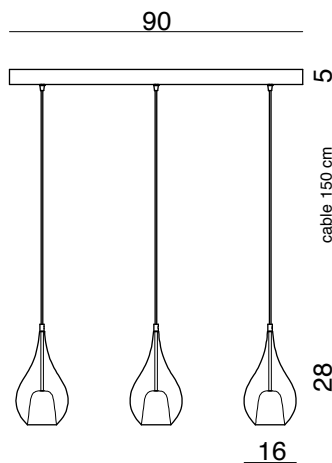

Glass 2x Ø16 cm - Cable 250 cm

 E14 2 x max 60W 220-240V

CE **IP20**  1m

1303.3L (On demand with G9)

Hanging lamp

Glass 3x Ø16 cm - Cable 250 cm

 E14 3 x max 60W 220-240V

CE **IP20**  1m

GIG1303.1L

Hanging lamp

Glass Ø22 cm - Cable 150 cm

 E27 1 x max 105W 220-240V

CE IP20 1m

XXL1303.1L

Hanging lamp

Glass Ø30 cm - Cable 150 cm

 E27 1 x max 105W 220-240V

CE IP20 1m

1309MX.3L

Ceiling lamp

Glass Ø16/22/30 cm - Cable 150 cm

 E14 1 x max 60W 220-240V

 E27 2 x max 105W 220-240V

CE IP20 1m

AP1301.1L (On demand with G9)

Wall lamp

Glass Ø16 cm - Cable 50 cm

 E14 1 x max 60W 220-240V

CE IP20 1m

1307.90.3L (On demand with G9)

Ceiling track

Glass 3x Ø16 cm - Cable 150 cm