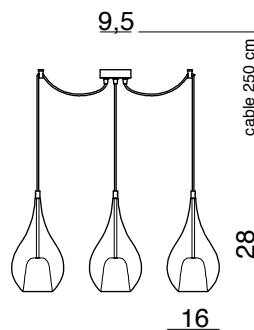

Table lamp

Glass Ø22 cm - H58 cm

 E27 1 x max 60W 220-240V
LED 1 x 4,3W 350 LUMEN 3.000K

CE IP20    1m

LUXXL1303

Table lamp

Glass Ø30 cm - H78 cm

 E27 1 x max 60W 220-240V
LED 1 x 4,3W 350 LUMEN 3.000K

CE IP20    1m

1303.1L (On demand with G9)

Hanging lamp

Glass Ø16 cm - Cable 150 cm

 E14 1 x max 60W 220-240V

CE **IP20**  1m

1303.2L (On demand with G9)

Hanging lamp

Glass 2x Ø16 cm - Cable 250 cm

 E14 2 x max 60W 220-240V

CE **IP20**  1m

1303.3L (On demand with G9)

Hanging lamp

Glass 3x Ø16 cm - Cable 250 cm

 E14 3 x max 60W 220-240V

CE **IP20**  1m

GIG1303.1L

Hanging lamp

Glass Ø22 cm - Cable 150 cm

 E27 1 x max 105W 220-240V

CE IP20 1m

XXL1303.1L

Hanging lamp

Glass Ø30 cm - Cable 150 cm