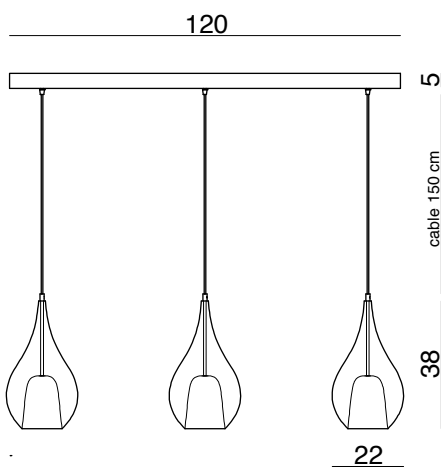

GIG1307.120.3L

Ceiling track

Glass 3x Ø22 cm - Cable 150 cm

E27 3 x max 105W 220-240V

CE IP20 1m