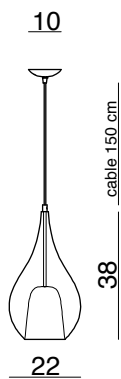

Table lamp

Glass Ø22 cm - H58 cm

 E27 1 x max 60W 220-240V
LED 1 x 4,3W 350 LUMEN 3.000K

CE IP20    1m

LUXXL1303

Table lamp

Glass Ø30 cm - H78 cm

 E27 1 x max 60W 220-240V
LED 1 x 4,3W 350 LUMEN 3.000K

CE IP20    1m

1303.1L (On demand with G9)

Hanging lamp

Glass Ø16 cm - Cable 150 cm

 E14 1 x max 60W 220-240V

CE **IP20**  1m

1303.2L (On demand with G9)

Hanging lamp

Glass 2x Ø16 cm - Cable 250 cm

 E14 2 x max 60W 220-240V

CE **IP20**  1m

1303.3L (On demand with G9)

Hanging lamp

Glass 3x Ø16 cm - Cable 250 cm

 E14 3 x max 60W 220-240V

CE **IP20**  1m

GIG1303.1L

Hanging lamp

Glass Ø22 cm - Cable 150 cm

 E27 1 x max 105W 220-240V

CE IP20 1m

XXL1303.1L

Hanging lamp

Glass Ø30 cm - Cable 150 cm