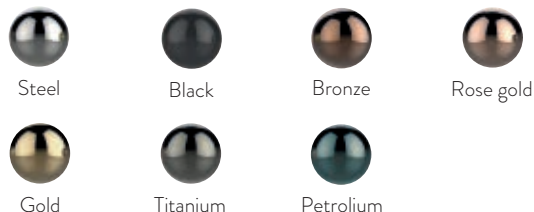

Metallic glass colours: