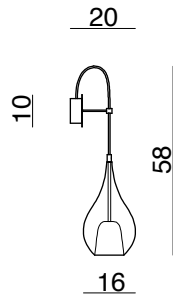

Glass 2x Ø16 cm - Cable 250 cm

 E14 2 x max 60W 220-240V

CE **IP20**  1m

1303.3L (On demand with G9)

Hanging lamp

Glass 3x Ø16 cm - Cable 250 cm

 E14 3 x max 60W 220-240V

CE **IP20**  1m

GIG1303.1L

Hanging lamp

Glass Ø22 cm - Cable 150 cm

 E27 1 x max 105W 220-240V

CE IP20 1m

XXL1303.1L

Hanging lamp

Glass Ø30 cm - Cable 150 cm

 E27 1 x max 105W 220-240V

CE IP20 1m

1309MX.3L

Ceiling lamp

Glass Ø16/22/30 cm - Cable 150 cm

 E14 1 x max 60W 220-240V

 E27 2 x max 105W 220-240V

CE IP20 1m

AP1301.1L (On demand with G9)

Wall lamp

Glass Ø16 cm - Cable 50 cm

 E14 1 x max 60W 220-240V

CE IP20 1m

1307.90.3L (On demand with G9)

Ceiling track

Glass 3x Ø16 cm - Cable 150 cm