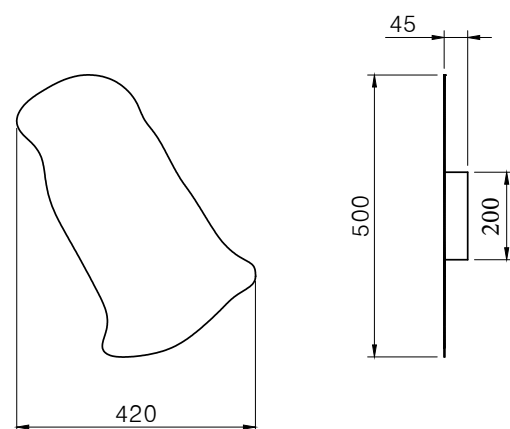

**POWER:** 10w

**MARKING:**    

**WEIGHT:** 2,6kg

**FINISH:** gold leaf

**FINISH:** matt white

**FINISH:** silver leaf

**FINISH:** copper leaf

# YAYA 2

MOUNTING: wall  
ENVIRONMENT: indoor  
LAMPSHADE: metal

DIMMABLE: yes (triac - trailing edge)  
SOURCE INCLUDED: yes

SOURCE: LED MODULE 10w 2700K 1500lm

VOLTAGE: 220-250V

POWER: 10w

MARKING:    

WEIGHT: 2,4kg