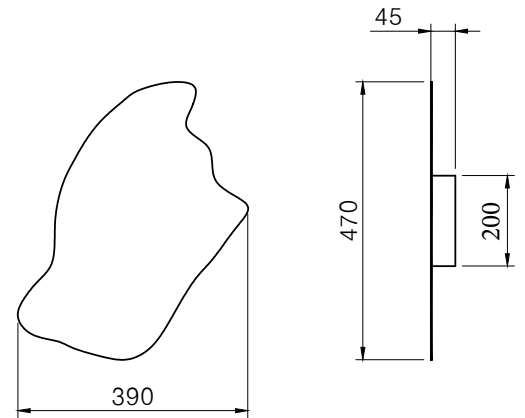

SOURCE: LED MODULE 10w 2700K 1500lm

VOLTAGE: 220-250V

POWER: 10w

MARKING:

WEIGHT: 2,6kg

FINISH: gold leaf

FINISH: matt white

FINISH: silver leaf

FINISH: copper leaf