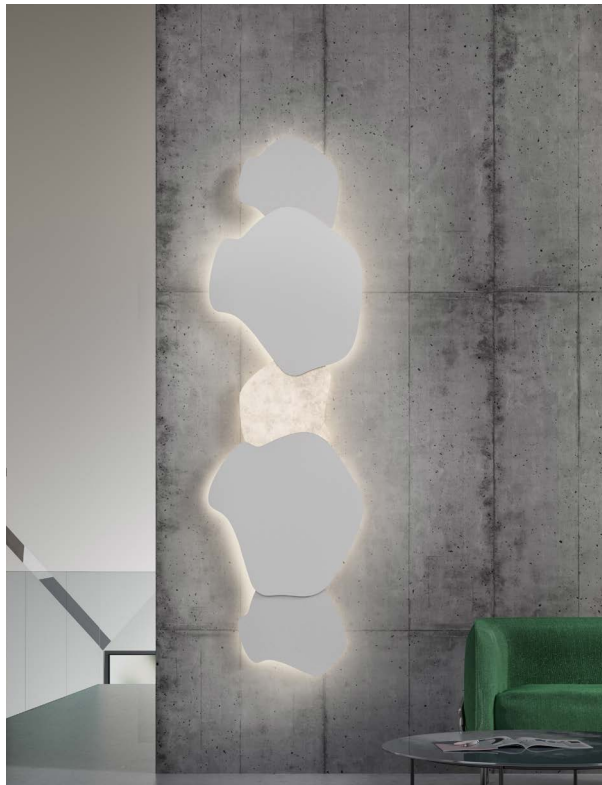

# YAYA 1

**MOUNTING:** wall  
**ENVIRONMENT:** indoor  
**LAMPSHADE:** metal

**DIMMABLE:** yes (triac - trailing edge)  
**SOURCE INCLUDED:** yes

**SOURCE:** LED MODULE 10w 2700K 1500lm

**VOLTAGE:** 220-250V

**POWER:** 10w

**MARKING:**    

**WEIGHT:** 2,6kg

**FINISH:** gold leaf

**FINISH:** matt white

**FINISH:** silver leaf

**FINISH:** copper leaf

# YAYA 2

MOUNTING: wall  
ENVIRONMENT: indoor  
LAMPSHADE: metal

DIMMABLE: yes (triac - trailing edge)  
SOURCE INCLUDED: yes

SOURCE: LED MODULE 10w 2700K 1500lm

VOLTAGE: 220-250V

POWER: 10w

MARKING:    

WEIGHT: 2,4kg