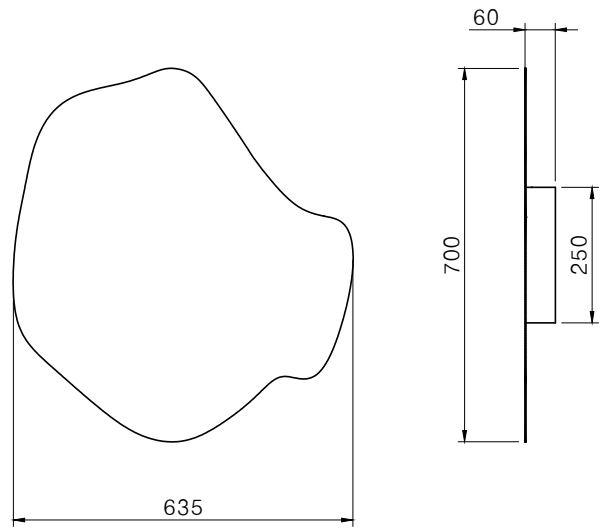

YAYA 70

MOUNTING: wall
ENVIRONMENT: indoor
LAMPSHADE: metal

DIMMABLE: yes (triac - trailing edge)
SOURCE INCLUDED: yes

SOURCE: LED MODULE 18w 2700K 2500lm

VOLTAGE: 220-250V

POWER: 18w

MARKING:

WEIGHT: 5,5kg

FINISH: matt white

FINISH: white marble

FINISH: gold leaf

FINISH: black marble

FINISH: silver leaf

FINISH: agathe

FINISH: copper leaf