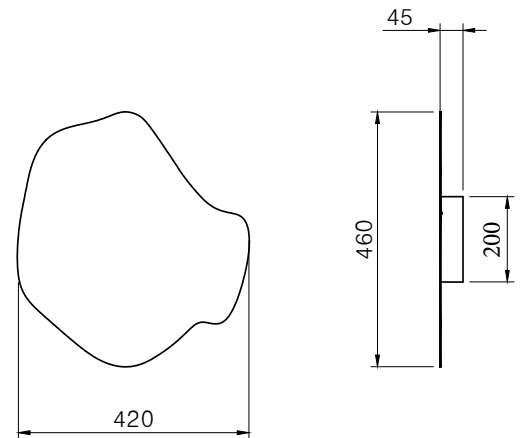

# YAYA 1

**MOUNTING:** wall  
**ENVIRONMENT:** indoor  
**LAMPSHADE:** metal

**DIMMABLE:** yes (triac - trailing edge)  
**SOURCE INCLUDED:** yes

**SOURCE:** LED MODULE 10w 2700K 1500lm

**VOLTAGE:** 220-250V

**POWER:** 10w

**MARKING:**    

**WEIGHT:** 2,6kg

**FINISH:** gold leaf

**FINISH:** matt white

**FINISH:** silver leaf

**FINISH:** copper leaf

# YAYA 2

MOUNTING: wall  
ENVIRONMENT: indoor  
LAMPSHADE: metal

DIMMABLE: yes (triac - trailing edge)  
SOURCE INCLUDED: yes

SOURCE: LED MODULE 10w 2700K 1500lm

VOLTAGE: 220-250V

POWER: 10w

MARKING:    

WEIGHT: 2,4kg