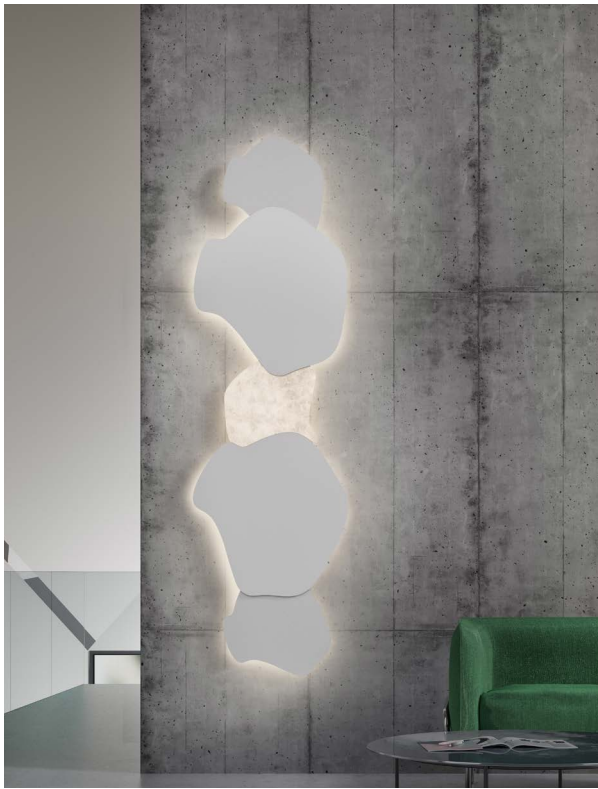

# YAYA 1

**MOUNTING:** wall  
**ENVIRONMENT:** indoor  
**LAMPSHADE:** metal

**DIMMABLE:** yes (triac - trailing edge)  
**SOURCE INCLUDED:** yes

**SOURCE:** LED MODULE 10w 2700K 1500lm

**VOLTAGE:** 220-250V

**POWER:** 10w

**MARKING:**    

**WEIGHT:** 2,6kg

**FINISH:** gold leaf

**FINISH:** matt white

**FINISH:** silver leaf

**FINISH:** copper leaf

# YAYA 2

MOUNTING: wall  
ENVIRONMENT: indoor  
LAMPSHADE: metal

DIMMABLE: yes (triac - trailing edge)  
SOURCE INCLUDED: yes

SOURCE: LED MODULE 10w 2700K 1500lm

VOLTAGE: 220-250V

POWER: 10w

MARKING:    

WEIGHT: 2,4kg

# YAYA 3

MOUNTING: wall  
ENVIRONMENT: indoor  
LAMPSHADE: metal

DIMMABLE: yes (triac - trailing edge)  
SOURCE INCLUDED: yes

SOURCE: LED MODULE 10w 2700K 1500lm

VOLTAGE: 220-250V

POWER: 10w

MARKING:    

WEIGHT: 2,6kg