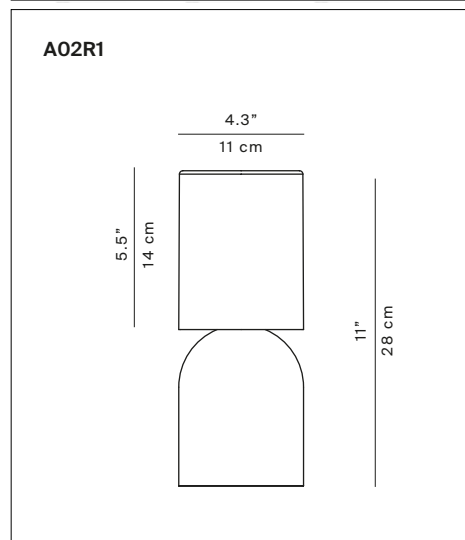

Nui mini

Design Meneghello Paoletti Associati

- Type: Portable rechargeable
- Light source: LED 4W 2700K CRI 90 - rechargeable
dimmer on board 192 lm
- Product use: Outdoor/indoor
- Materials: Structure: painted steel and glass
Screen: polycarbonate
- Colors: White, sand, greige
- Description: Part of the Nui family, Nui mini translates its inspiration and design into a rechargeable table version. Offered in three colors for the top (white, sand and greige), it has a base in transparent crystal that contributes to create a sophisticated game of reflections.

Insulation class and mark:    **IP54 IK03**

Rating: 5 V dc, 4W

Reference code: A02R1 1A020=R10002 white
1A020=R10004 sand
1A020=R10039 greige
A02/1 1A020/010000 USB charger

6h 30 min

	100%	6h 10min*
	70%	7h 20min
	40%	12h 26 min