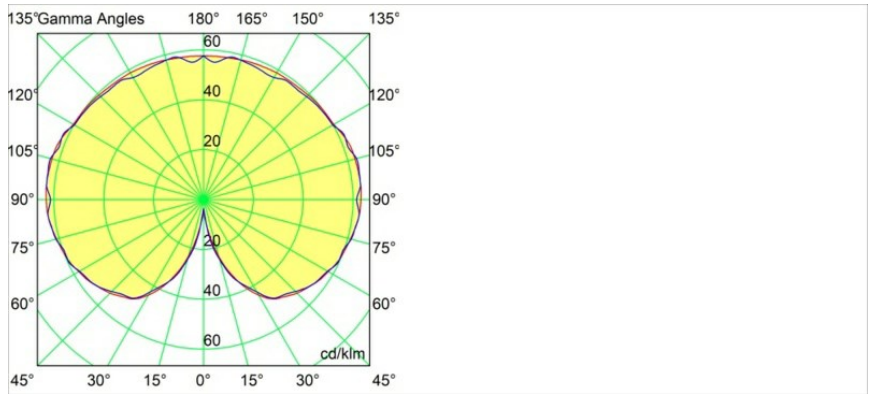

Light distribution & beam diagram