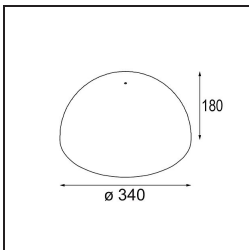

Decorative Accessories

- **12628017** Placebo Beanie champagne
- **12628018** Placebo Beanie bronze
- **12628038** Placebo Beanie Grey White Matt
- **12628083** Placebo Beanie black matt