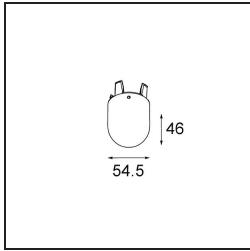

Placebo Suspended Down 60 1x LED 2700K Trailing Edge DI Champagne Brushed Anodised

Specifications

Material	12621041
Light Source Type	LED
LED Type	PLACEBO - TCI LED 12x 3030
LED technology	LED PCB
CRI	Min. 90
Colour Temperature	2700K
Lifetime	L80B20 @50,000 Hours
Lamp Included	Yes
Number of Light Sources	1
CIE flux code	24 48 74 53 72
Binning (SDCM)	3
Light Direction	Down
Input Voltage	230V
Luminaire power (W)	9.0
Electrical Class	I
IP Rating	20
Glow wire rating (°C)	960
Dimming Protocol	Trailing Edge
Indoor/Outdoor	Indoor
Application	Ceiling
Mounting	Suspended
Adjustability	Not Applicable
Distance to Lighted Object (m)	0,1
Primary Colour & Primary Finish	Champagne, Brushed Anodised
Gross weight (g)	790.0
Delivered lumens (lm)	608
Efficacy (lm/W)	67
Glare rating	18
Remark	<ul style="list-style-type: none"> • Glass ball or tube not included • Longer suspension cable on request (standard length is 2 meter) • Lumen output depends on choice of glass accessory

TM30 & CRI diagram

Light distribution & beam diagram

Optical Accessories

12624038 Placebo glass tube down (46mm) white matt

12624238 Placebo glass tube down (130mm) white matt

12626038 Placebo glass ball down (Ø90mm) white matt