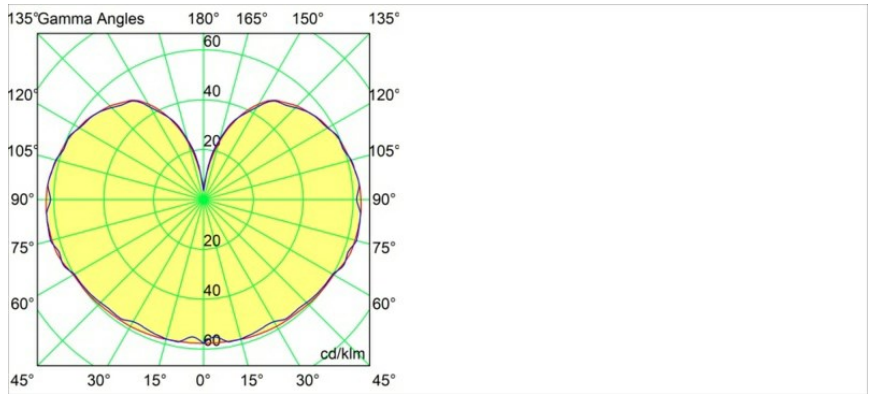

Light distribution & beam diagram