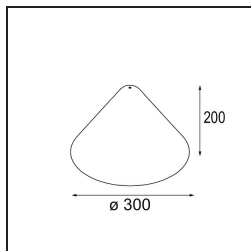

- **12629017** Placebo Douli champagne
- **12629018** Placebo Douli bronze
- **12629038** Placebo Douli Grey White Matt
- **12629083** Placebo Douli black matt

Choose a required accessory