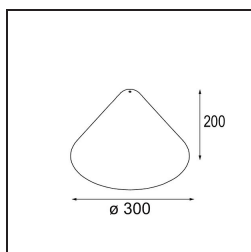

- **12629017** Placebo Douli champagne
- **12629018** Placebo Douli bronze
- **12629038** Placebo Douli Grey White Matt
- **12629083** Placebo Douli black matt

Choose a required accessory