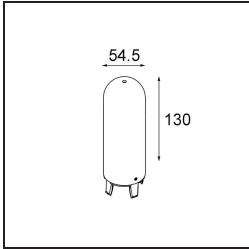

Date
Customer
Project
Type

Placebo Suspended Up 60 1x LED 2700K Trailing Edge DI Champagne Brushed Anodised

Specifications

Material	12620041
Light Source Type	LED
LED Type	PLACEBO - TCI LED 12x 3030
LED technology	LED PCB
CRI	Min. 90
Colour Temperature	2700K
Lifetime	L80B20 @50,000 Hours
Lamp Included	Yes
Number of Light Sources	1
CIE flux code	18 44 71 47 72
Binning (SDCM)	3
Light Direction	Up
Input Voltage	230V
Luminaire power (W)	9.0
Electrical Class	I
IP Rating	20
Glow wire rating (°C)	960
Dimming Protocol	Trailing Edge
Indoor/Outdoor	Indoor
Application	Ceiling
Mounting	Suspended
Adjustability	Not Applicable
Distance to Lighted Object (m)	0,1
Primary Colour & Primary Finish	Champagne, Brushed Anodised
Gross weight (g)	790.0
Delivered lumens (lm)	608
Efficacy (lm/W)	67
Glare rating	17
Remark	<ul style="list-style-type: none"> • Glass ball or tube not included • Longer suspension cable on request (standard length is 2 meter) • Lumen output depends on choice of glass accessory

TM30 & CRI diagram

Light distribution & beam diagram

Optical Accessories

■ **12623038** Placebo glass tube up (46mm) white matt

■ **12623238** Placebo glass tube up (130mm) white matt

■ **12625038** Placebo glass ball up (Ø90mm) white matt

■ **12625238** Placebo glass ball up (Ø155mm) white matt

Decorative Accessories

- 12628017** Placebo Beanie champagne
- 12628018** Placebo Beanie bronze
- 12628038** Placebo Beanie Grey White Matt
- 12628083** Placebo Beanie black matt