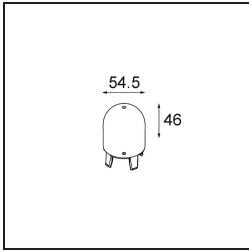

Date
Customer
Project
Type

Placebo Suspended Up 60 1x LED 2700K Trailing Edge DI Champagne Brushed Anodised

Specifications

Material	12620041
Light Source Type	LED
LED Type	PLACEBO - TCI LED 12x 3030
LED technology	LED PCB
CRI	Min. 90
Colour Temperature	2700K
Lifetime	L80B20 @50,000 Hours
Lamp Included	Yes
Number of Light Sources	1
CIE flux code	18 44 71 47 72
Binning (SDCM)	3
Light Direction	Up
Input Voltage	230V
Luminaire power (W)	9.0
Electrical Class	I
IP Rating	20
Glow wire rating (°C)	960
Dimming Protocol	Trailing Edge
Indoor/Outdoor	Indoor
Application	Ceiling
Mounting	Suspended
Adjustability	Not Applicable
Distance to Lighted Object (m)	0,1
Primary Colour & Primary Finish	Champagne, Brushed Anodised
Gross weight (g)	790.0
Delivered lumens (lm)	608
Efficacy (lm/W)	67
Glare rating	17
Remark	<ul style="list-style-type: none"> • Glass ball or tube not included • Longer suspension cable on request (standard length is 2 meter) • Lumen output depends on choice of glass accessory

TM30 & CRI diagram

Light distribution & beam diagram

Optical Accessories

■ **12623038** Placebo glass tube up (46mm) white matt

■ **12623238** Placebo glass tube up (130mm) white matt

■ **12625038** Placebo glass ball up (Ø90mm) white matt

TM30 & CRI diagram

Light distribution & beam diagram

Optical Accessories

12624038 Placebo glass tube down (46mm) white matt

12624238 Placebo glass tube down (130mm) white matt

12626038 Placebo glass ball down (Ø90mm) white matt