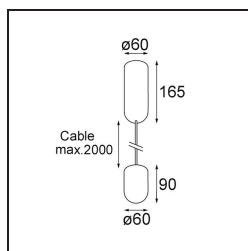

Date
Customer
Project
Type

Placebo Suspended Up 60 1x LED 2700K Trailing Edge DI Champagne Brushed Anodised

Specifications

Material	12620041
Light Source Type	LED
LED Type	PLACEBO - TCI LED 12x 3030
LED technology	LED PCB
CRI	Min. 90
Colour Temperature	2700K
Lifetime	L80B20 @50,000 Hours
Lamp Included	Yes
Number of Light Sources	1
CIE flux code	18 44 71 47 72
Binning (SDCM)	3
Light Direction	Up
Input Voltage	230V
Luminaire power (W)	9.0
Electrical Class	I
IP Rating	20
Glow wire rating (°C)	960
Dimming Protocol	Trailing Edge
Indoor/Outdoor	Indoor
Application	Ceiling
Mounting	Suspended
Adjustability	Not Applicable
Distance to Lighted Object (m)	0,1
Primary Colour & Primary Finish	Champagne, Brushed Anodised
Gross weight (g)	790.0
Delivered lumens (lm)	608
Efficacy (lm/W)	67
Glare rating	17
Remark	<ul style="list-style-type: none"> • Glass ball or tube not included • Longer suspension cable on request (standard length is 2 meter) • Lumen output depends on choice of glass accessory

TM30 & CRI diagram

Light distribution & beam diagram

Optical Accessories

■ **12623038** Placebo glass tube up (46mm) white matt

■ **12623238** Placebo glass tube up (130mm) white matt

■ **12625038** Placebo glass ball up (Ø90mm) white matt