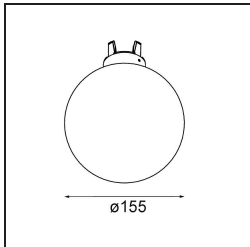

TM30 & CRI diagram

Light distribution & beam diagram

Optical Accessories

12624038 Placebo glass tube down (46mm) white matt

12624238 Placebo glass tube down (130mm) white matt

12626038 Placebo glass ball down (Ø90mm) white matt

12626238 Placebo glass ball down (Ø155mm) white matt

Decorative Accessories

- 12627017 Placebo Sombrero champagne
- 12627018 Placebo Sombrero bronze
- 12627038 Placebo Sombrero Grey White Matt
- 12627083 Placebo Sombrero black matt