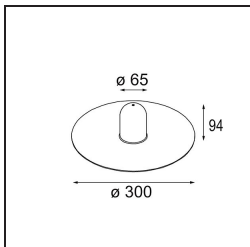

Decorative Accessories

- 12627017 Placebo Sombrero champagne
- 12627018 Placebo Sombrero bronze
- 12627038 Placebo Sombrero Grey White Matt
- 12627083 Placebo Sombrero black matt