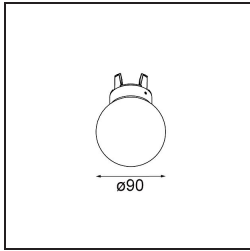

Placebo Suspended Down 60 1x LED 2700K Trailing Edge DI Champagne Brushed Anodised

Specifications

Material	12621041
Light Source Type	LED
LED Type	PLACEBO - TCI LED 12x 3030
LED technology	LED PCB
CRI	Min. 90
Colour Temperature	2700K
Lifetime	L80B20 @50,000 Hours
Lamp Included	Yes
Number of Light Sources	1
CIE flux code	24 48 74 53 72
Binning (SDCM)	3
Light Direction	Down
Input Voltage	230V
Luminaire power (W)	9.0
Electrical Class	I
IP Rating	20
Glow wire rating (°C)	960
Dimming Protocol	Trailing Edge
Indoor/Outdoor	Indoor
Application	Ceiling
Mounting	Suspended
Adjustability	Not Applicable
Distance to Lighted Object (m)	0,1
Primary Colour & Primary Finish	Champagne, Brushed Anodised
Gross weight (g)	790.0
Delivered lumens (lm)	608
Efficacy (lm/W)	67
Glare rating	18
Remark	<ul style="list-style-type: none"> • Glass ball or tube not included • Longer suspension cable on request (standard length is 2 meter) • Lumen output depends on choice of glass accessory

TM30 & CRI diagram

Light distribution & beam diagram

Optical Accessories

12624038 Placebo glass tube down (46mm) white matt

12624238 Placebo glass tube down (130mm) white matt

12626038 Placebo glass ball down (Ø90mm) white matt

12626238 Placebo glass ball down (Ø155mm) white matt

Decorative Accessories

- 12627017 Placebo Sombrero champagne
- 12627018 Placebo Sombrero bronze
- 12627038 Placebo Sombrero Grey White Matt
- 12627083 Placebo Sombrero black matt