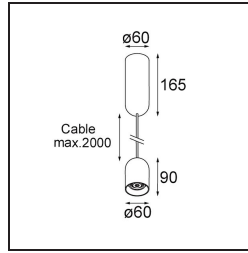

Date
Customer
Project
Type

Placebo Suspended Down 60 1x LED 2700K Trailing Edge DI Champagne Brushed Anodised

Specifications

Material	12621041
Light Source Type	LED
LED Type	PLACEBO - TCI LED 12x 3030
LED technology	LED PCB
CRI	Min. 90
Colour Temperature	2700K
Lifetime	L80B20 @50,000 Hours
Lamp Included	Yes
Number of Light Sources	1
CIE flux code	24 48 74 53 72
Binning (SDCM)	3
Light Direction	Down
Input Voltage	230V
Luminaire power (W)	9.0
Electrical Class	I
IP Rating	20
Glow wire rating (°C)	960
Dimming Protocol	Trailing Edge
Indoor/Outdoor	Indoor
Application	Ceiling
Mounting	Suspended
Adjustability	Not Applicable
Distance to Lighted Object (m)	0,1
Primary Colour & Primary Finish	Champagne, Brushed Anodised
Gross weight (g)	790.0
Delivered lumens (lm)	608
Efficacy (lm/W)	67
Glare rating	18
Remark	• Glass ball or tube not included • Longer suspension cable on request (standard length is 2 meter) • Lumen output depends on choice of glass accessory

Placebo is a paradigm of playful choices of up and down light. You will soon discover the many options it comes with, giving you even more choices. Different shapes, sizes and shades designed for you, and then add all the colour combinations. All playful instruments to turn your creative vision into lovely rhythms of pure forms and light.