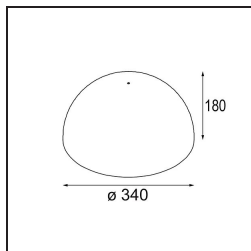

- **12628017** Placebo Beanie champagne
- **12628018** Placebo Beanie bronze
- **12628038** Placebo Beanie Grey White Matt
- **12628083** Placebo Beanie black matt