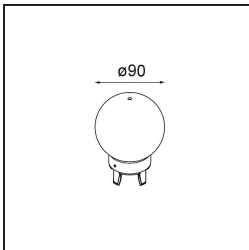

Date
Customer
Project
Type

Placebo Suspended Up 60 1x LED 2700K Trailing Edge DI Champagne Brushed Anodised

Specifications

Material	12620041
Light Source Type	LED
LED Type	PLACEBO - TCI LED 12x 3030
LED technology	LED PCB
CRI	Min. 90
Colour Temperature	2700K
Lifetime	L80B20 @50,000 Hours
Lamp Included	Yes
Number of Light Sources	1
CIE flux code	18 44 71 47 72
Binning (SDCM)	3
Light Direction	Up
Input Voltage	230V
Luminaire power (W)	9.0
Electrical Class	I
IP Rating	20
Glow wire rating (°C)	960
Dimming Protocol	Trailing Edge
Indoor/Outdoor	Indoor
Application	Ceiling
Mounting	Suspended
Adjustability	Not Applicable
Distance to Lighted Object (m)	0,1
Primary Colour & Primary Finish	Champagne, Brushed Anodised
Gross weight (g)	790.0
Delivered lumens (lm)	608
Efficacy (lm/W)	67
Glare rating	17
Remark	<ul style="list-style-type: none"> • Glass ball or tube not included • Longer suspension cable on request (standard length is 2 meter) • Lumen output depends on choice of glass accessory

TM30 & CRI diagram

Light distribution & beam diagram

Optical Accessories

■ **12623038** Placebo glass tube up (46mm) white matt

■ **12623238** Placebo glass tube up (130mm) white matt

■ **12625038** Placebo glass ball up (Ø90mm) white matt

■ **12625238** Placebo glass ball up (Ø155mm) white matt

Decorative Accessories

- 12628017** Placebo Beanie champagne
- 12628018** Placebo Beanie bronze
- 12628038** Placebo Beanie Grey White Matt
- 12628083** Placebo Beanie black matt