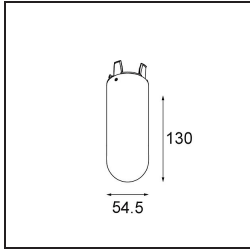

TM30 & CRI diagram

Light distribution & beam diagram

Optical Accessories

12624038 Placebo glass tube down (46mm) white matt

12624238 Placebo glass tube down (130mm) white matt

12626038 Placebo glass ball down (Ø90mm) white matt