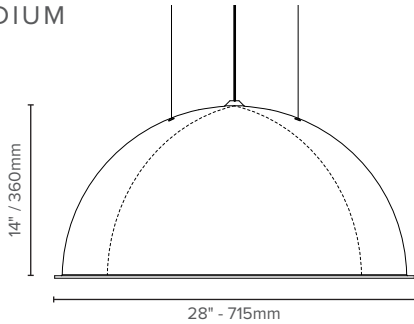

## PRODUCT DIMENSIONS

MEDIUM

LARGE

Power Cable centered with fixture

PCD = 12.5" / 317.5mm  
3 points equally spaced at 120°

PCD = 12.5" / 317.5mm  
3 points equally spaced at 120°