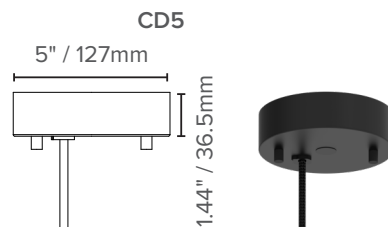

CANOPY INFORMATION

Please note power cord and canopy will always be supplied in black unless specified otherwise.

PRODUCT	SIZE	OUTPUT	UNIVERSAL (NORTH AMERICA)			GLOBAL	
			RD	CD	E26	RD	E27
LX-HI	ALL SIZES	D	SA5	CD5	SA5	SB1	SB1

Luxxbox reserves the right to change the specification, material and colors at any time without notice. Standard warranty terms and conditions apply. All rights reserved © All dimensions and values on specification sheet are nominal. Colors are subject to lead times and variations across batches. Birdcage Hemii product code LX-BC-HI. August 2023. LX-Hemii-Spec-Sheet v5.2

LUXXBOX USA INC × (P)+1 (415) 871 0448 × USA@LUXXBOX.COM
LUXXBOX PTY LTD × (P)+61 7 3257 2822 × INFO@LUXXBOX.COM
WWW.LUXXBOX.COM