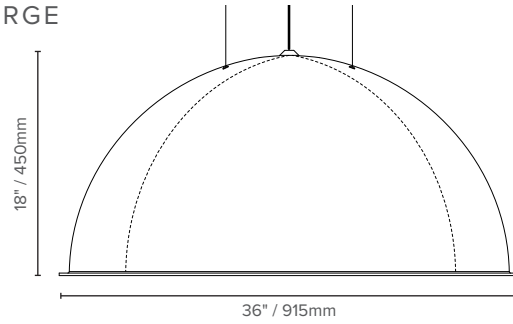

## PRODUCT DIMENSIONS

MEDIUM

LARGE

Power Cable centered with fixture

PCD = 12.5" / 317.5mm  
3 points equally spaced at 120°

PCD = 12.5" / 317.5mm  
3 points equally spaced at 120°