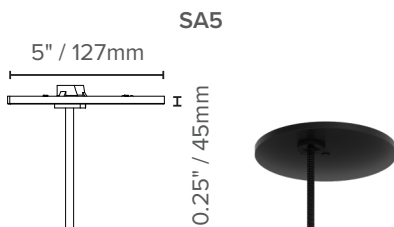

CANOPY INFORMATION

Please note power cord and canopy will always be supplied in black unless specified otherwise.

PRODUCT	SIZE	OUTPUT	UNIVERSAL (NORTH AMERICA)			GLOBAL	
			RD	CD	E26	RD	E27
LX-HI	ALL SIZES	D	SA5	CD5	SA5	SB1	SB1

Luxxbox reserves the right to change the specification, material and colors at any time without notice. Standard warranty terms and conditions apply. All rights reserved © All dimensions and values on specification sheet are nominal. Colors are subject to lead times and variations across batches. Birdcage Hemii product code LX-BC-HI. August 2023. LX-Hemii-Spec-Sheet v5.2

LUXXBOX USA INC × (P)+1 (415) 871 0448 × USA@LUXXBOX.COM
LUXXBOX PTY LTD × (P)+61 7 3257 2822 × INFO@LUXXBOX.COM
WWW.LUXXBOX.COM