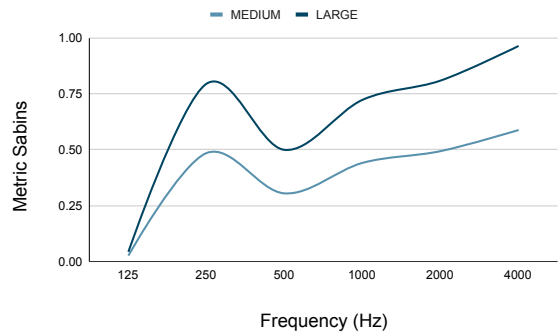

METRIC SABINS

Frequency (Hz)	Sound Absorption Coefficient	MEDIUM (M)	LARGE (L)
125	0.03	0.03	0.04
250	0.64	0.48	0.79
500	0.40	0.30	0.50
1000	0.58	0.44	0.72
2000	0.65	0.49	0.81
4000	0.78	0.59	0.96