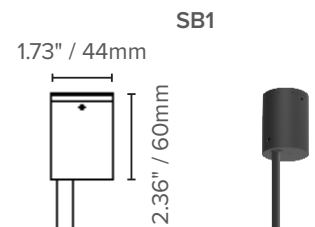

## PRODUCT DIMENSIONS

MEDIUM

LARGE

Power Cable centered with fixture

PCD = 12.5" / 317.5mm  
3 points equally spaced at 120°

PCD = 12.5" / 317.5mm  
3 points equally spaced at 120°

## CANOPY INFORMATION

Please note power cord and canopy will always be supplied in black unless specified otherwise.

PRODUCT	SIZE	OUTPUT	UNIVERSAL (NORTH AMERICA)			GLOBAL	
			RD	CD	E26	RD	E27
LX-HI	ALL SIZES	D	SA5	CD5	SA5	SB1	SB1