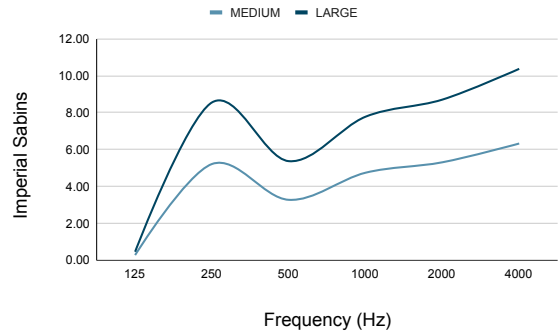

IMPERIAL SABINS

Frequency (Hz)	Sound Absorption Coefficient	MEDIUM (M)	LARGE (L)
125	0.03	0.28	0.46
250	0.64	5.22	8.55
500	0.40	3.28	5.37
1000	0.58	4.75	7.78
2000	0.65	5.31	8.71
4000	0.78	6.33	10.38