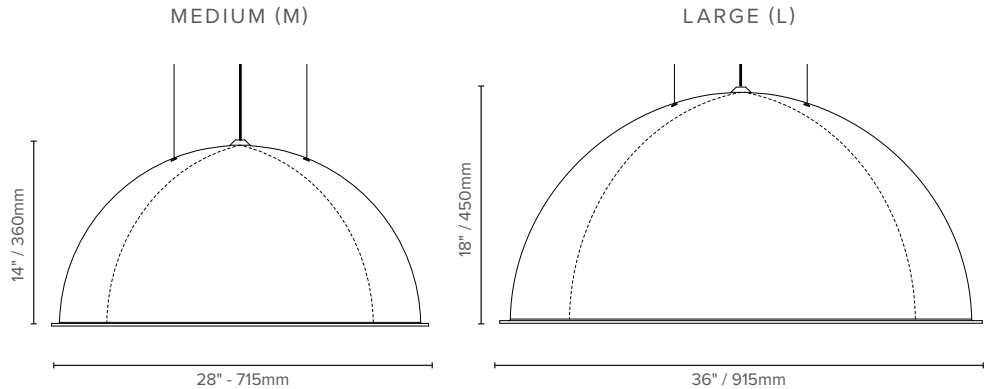

SIZE AND OUTPUT

	MEDIUM	LARGE
Delivered Lumen Output	2240lm	3850lm
Wattage	28W	48W
Efficacy	80 lm/W	80 lm/W
CRI	90+	
CCT	3000, 3500, 4000 K	
UGR	<19