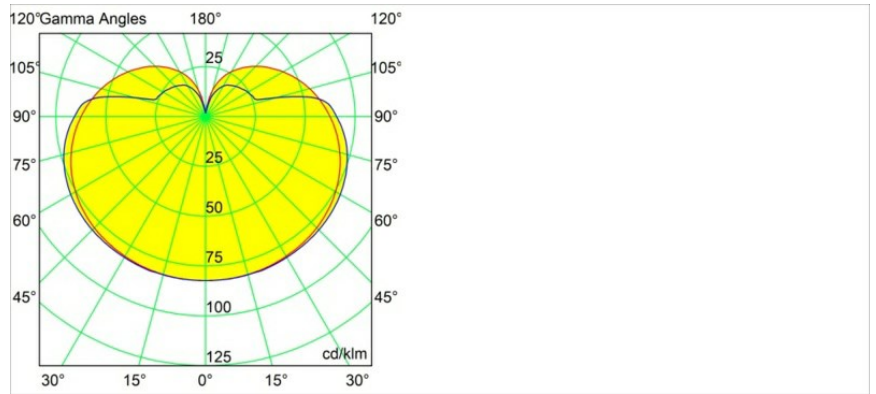

Light distribution & beam diagram