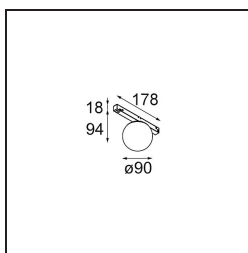

Specifications

Material	13600409
Light Source Type	LED
LED Type	BRIDGELUX WARMDIM 6W
LED technology	LED COB
CRI	Min. 95
Colour Temperature	1800-3000K (Warm Dim)
Lifetime	L80B20 @50,000 Hours
Lamp Included	Yes
Number of Light Sources	1
CIE flux code	27 53 78 65 73
Binning (SDCM)	3
Light Direction	Down
Input Voltage	48Vdc
Luminaire power (W)	6.6
Electrical Class	III
IP Rating	20
Glow wire rating (°C)	960
Dimming Protocol	1-10V
Indoor/Outdoor	Indoor
Application	Ceiling, Wall
Adjustability	Not Applicable
Distance to Lighted Object (m)	0,1
Primary Colour & Primary Finish	White, Structure
Gross weight (g)	422.0
Delivered lumens (lm)	365
Efficacy (lm/W)	55
Glare rating	22
Remark	<ul style="list-style-type: none"> This is not a complete product. Pista track 48V system required.