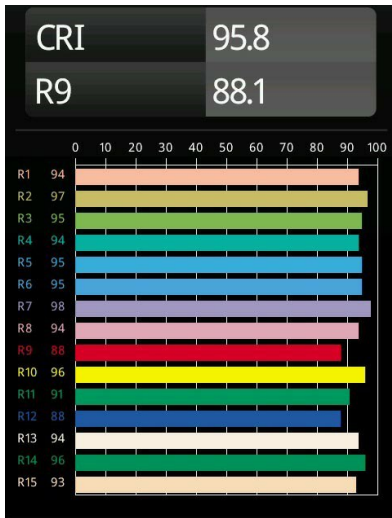

Date
Customer
Project
Type

Gamin Track 48V 90 lx LED 1800-3000K WD 1-10V DI White Structure

Bring harmony and happiness to your space. Explore endless planetary configurations for your concept with our spherical luminaire, Gamin, and enjoy its soft, diffuse light. Unify your expression while keeping it unique, with variants of Placebo and/or Shelby.

Specifications

Material	13600409
Light Source Type	LED
LED Type	BRIDGELUX WARMDIM 6W
LED technology	LED COB
CRI	Min. 95
Colour Temperature	1800-3000K (Warm Dim)
Lifetime	L80B20 @50,000 Hours
Lamp Included	Yes
Number of Light Sources	1
CIE flux code	27 53 78 65 73
Binning (SDCM)	3
Light Direction	Down
Input Voltage	48Vdc
Luminaire power (W)	6.6
Electrical Class	III
IP Rating	20
Glow wire rating (°C)	960
Dimming Protocol	1-10V
Indoor/Outdoor	Indoor
Application	Ceiling, Wall
Adjustability	Not Applicable
Distance to Lighted Object (m)	0,1
Primary Colour & Primary Finish	White, Structure
Gross weight (g)	422.0
Delivered lumens (lm)	365
Efficacy (lm/W)	55
Glare rating	22
Remark	<ul style="list-style-type: none"> This is not a complete product. Pista track 48V system required.

TM30 & CRI diagram

Light distribution & beam diagram

Diagrams