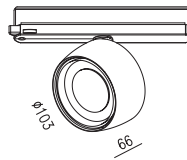

Macaron

DDC-65380 SERIES NEW

- DDC-65380 COB 18 W
- DDC-65381 COB 27 W

Track Accent Light

TYPE OF LED : COB

LED HOUSING & HEAT SINK
AL. Die-Casting, Electrostatic Powder Coating
Adjustable Angle (Tilt $\pm 90^\circ$)

REFLECTOR LENS

MOUNTING RING
AL. Extrude, Electrostatic Powder Coating

INSTALLATION
On 1 or 3 circuit track (PC)

TYPE OF LED		COB						
INPUT VOLTAGE		220-240 Vac , 50/60 Hz						
INPUT POWER	OUTPUT POWER	OUTPUT VOLTAGE	OUTPUT CURRENT	CRI	COLOR TEMPERATURE	BEAM ANGLE	LUMINOUS FLUX	
DDC-65380								
18 W	17 W	34 Vdc	500 mA	80	3 000 K	17.8 °	1 912 lm	
						27.7 °	1 907 lm	
						43.8 °	2 021 lm	
DDC-65381								
27 W	24 W	35 Vdc	700 mA	80	3 000 K	18.2 °	2 527 lm	
						27.7 °	2 599 lm	
						43.4 °	2 649 lm	

- OPERATING TEMPERATURE RANGE -20 to +40 °C
- MAINTENANCE OF LUMEN -L80 50 000 hours at 25 °C
- COLOR RENDERING INDEX 80, 90
- COLOR TEMPERATURE 4 000 K / 3 000 K

CCT MULTIPLIERS

	CRI 80	CRI 90
3 000 K	x 1.00	x 0.85
4 000 K	x 1.06	x 0.91