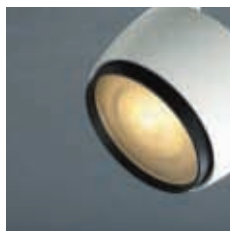

**MACARON** LED ACCENT LIGHT

**Macaron**  
DDC-65380 Series

HOOD - A

HOOD - B

OPTION A  
GLASS  
: WIDE BEAM

OPTION B  
GLASS  
: OVAL BEAM

OPTION C  
LOUVER  
: HONEY COMB

# Macaron

**DDC-65380 SERIES** NEW

- DDC-65380 COB 18 W
- DDC-65381 COB 27 W

Track Accent Light

TYPE OF LED : COB

**LED HOUSING & HEAT SINK**  
AL. Die-Casting, Electrostatic Powder Coating  
Adjustable Angle (Tilt  $\pm 90^\circ$ )

**REFLECTOR LENS**

**MOUNTING RING**  
AL. Extrude, Electrostatic Powder Coating

**INSTALLATION**  
On 1 or 3 circuit track (PC)

TYPE OF LED		COB						
INPUT VOLTAGE		220-240 Vac , 50/60 Hz						
INPUT POWER	OUTPUT POWER	OUTPUT VOLTAGE	OUTPUT CURRENT	CRI	COLOR TEMPERATURE	BEAM ANGLE	LUMINOUS FLUX	
<b>DDC-65380</b>								
18 W	17 W	34 Vdc	500 mA	80	3 000 K	17.8 °	1 912 lm	
						27.7 °	1 907 lm	
						43.8 °	2 021 lm	
<b>DDC-65381</b>								
27 W	24 W	35 Vdc	700 mA	80	3 000 K	18.2 °	2 527 lm	
						27.7 °	2 599 lm	
						43.4 °	2 649 lm	