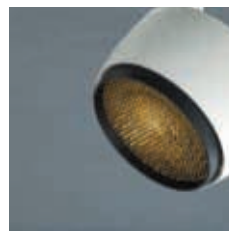

**MACARON** LED ACCENT LIGHT

**Macaron**  
DDC-65380 Series

HOOD - A

HOOD - B

OPTION A  
GLASS  
: WIDE BEAM

OPTION B  
GLASS  
: OVAL BEAM

OPTION C  
LOUVER  
: HONEY COMB

# Macaron

**DDC-65380 SERIES** NEW

- DDC-65380 COB 18 W
- DDC-65381 COB 27 W

Track Accent Light

TYPE OF LED : COB

**LED HOUSING & HEAT SINK**  
AL. Die-Casting, Electrostatic Powder Coating  
Adjustable Angle (Tilt  $\pm 90^\circ$ )

**REFLECTOR LENS**

**MOUNTING RING**  
AL. Extrude, Electrostatic Powder Coating

**INSTALLATION**  
On 1 or 3 circuit track (PC)

TYPE OF LED		COB						
INPUT VOLTAGE		220-240 Vac , 50/60 Hz						
INPUT POWER	OUTPUT POWER	OUTPUT VOLTAGE	OUTPUT CURRENT	CRI	COLOR TEMPERATURE	BEAM ANGLE	LUMINOUS FLUX	
<b>DDC-65380</b>								
18 W	17 W	34 Vdc	500 mA	80	3 000 K	17.8 °	1 912 lm	
						27.7 °	1 907 lm	
						43.8 °	2 021 lm	
<b>DDC-65381</b>								
27 W	24 W	35 Vdc	700 mA	80	3 000 K	18.2 °	2 527 lm	
						27.7 °	2 599 lm	
						43.4 °	2 649 lm	