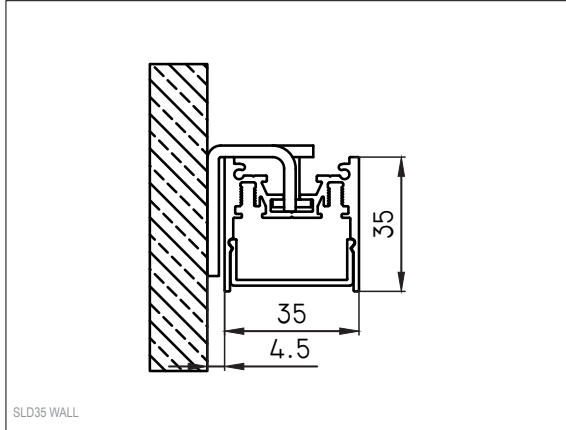

SLD35 SURFACE WALL - SILVER BRONZE

SLD35 SURFACE WALL - BRONZE

SLD35 SURFACE WALL - CHAMPAGNE

SLD35 SURFACE WALL - WHITE STRUCTURE

SLD35 Surface Wall

Base Profile

SLD35	
Dimensions	35mm x 35mm (h x w)
Base thickness	2mm
Mounting	Wall
Indoor/Outdoor	Indoor
Finish (RAL finish available on request)	Anodised: aluminium Brushed anodised: bronze, champagne, silver bronze Fine structured scratch resistant powder coating: black, white
Glow Wire Test	960°
CRI	90+
Warranty	5 years