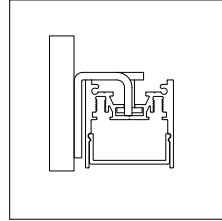

Fixation / Mounting

- **93460161** SLD35 LATERAL WALL BRACKET ANO
- **93468161** SLD35 LATERAL WALL BRACKET BLACK STRUC
- **93469161** SLD35 LATERAL WALL BRACKET WHITE STRUC