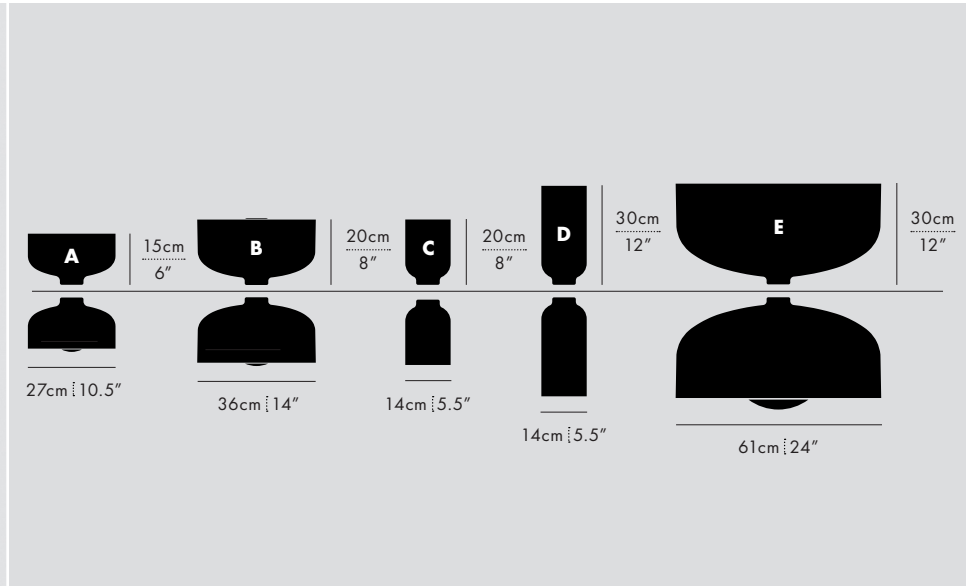

SPOTLIGHT VOLUMES – P

PENDANT

MANUFACTURED IN CANADA

LUKAS PEET / 2010

SPO-P-B-C-SA-120

DESCRIPTION

Spotlight Volumes Pendant is based on five unique shade profiles creating various silhouettes and control over down and uplight. The pendant is created from the pairing of two primary forms.

DIMENSIONS

Combination Pendant

– Adjustable drop length: 243cm / 96"

* CUSTOM LENGTH AVAILABLE

TECHNICAL INFORMATION

- Input Voltage: 110–120V, 220–240V
- Lamping: 2 x E26/E27 (Max 12W) Sockets
12W 2700K A19 Dimmable LED Lamps Included (*120V version only)
140mm/5.5" Glass Globe for A Shade
175mm/7" Glass Globe for B Shade
300mm/12" Glass Globe for E Shade
- Controls: Phase dimming