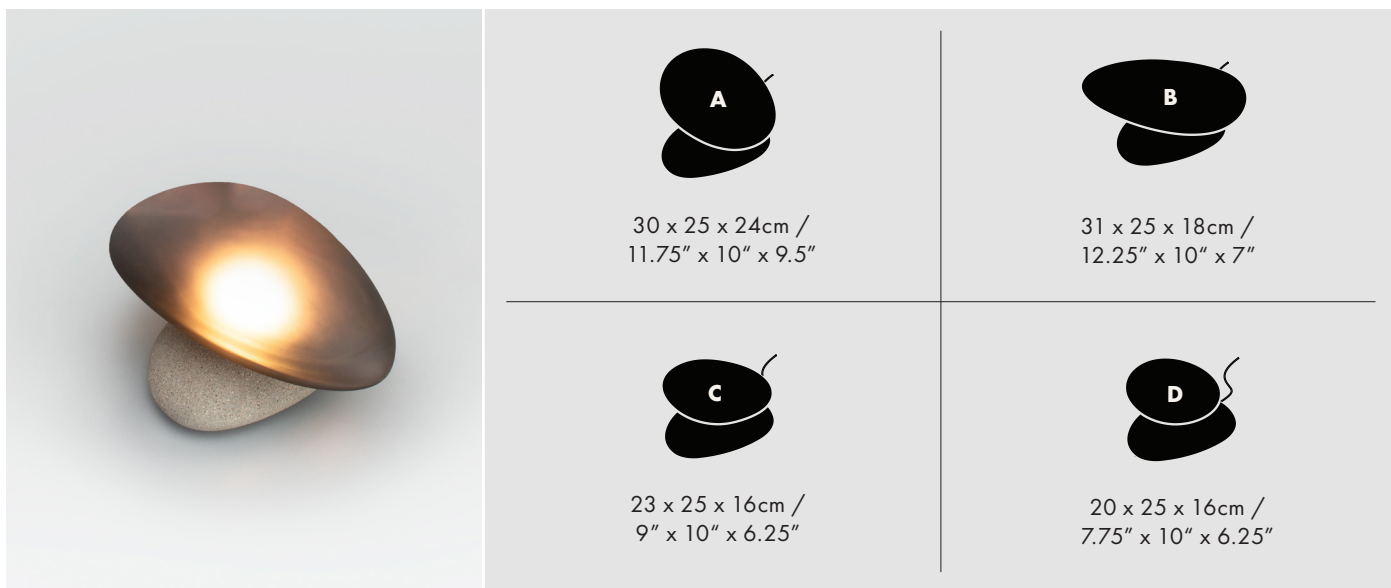

PEBBLE – T

TABLE

MANUFACTURED IN CANADA

LUKAS PEET / 2023

PEB-T-B-SL-120

DESCRIPTION

Pebble celebrates the beautiful qualities of stones while enabling the individual to extract their own collection.

TYPE

Table

DIMENSIONS

- **A:** 30 x 25 x 24cm / 11.75" x 10" x 9.5"
- **B:** 31 x 25 x 18cm / 12.25" x 10" x 7"
- **C:** 23 x 25 x 16cm / 9" x 10" x 6.25"
- **D:** 20 x 25 x 16cm / 7.75" x 10" x 6.25"

TECHNICAL INFORMATION

MATERIALS

- Glass
- Aluminum
- Concrete

FINISHES

PEARL "PL" SLATE "SL" CITRINE "CI"

Glass is hand blown, variations in form, colour and size may occur.

SERIES	TYPE	SIZE	FINISH	VOLTAGE IN
PEB	T	<input type="checkbox"/> A	<input type="checkbox"/> PL (PEARL)	<input type="checkbox"/> 120
		<input type="checkbox"/> B	<input type="checkbox"/> CI (CITRINE)	<input type="checkbox"/> 230
		<input type="checkbox"/> C	<input type="checkbox"/> SL (SLATE)	
		<input type="checkbox"/> D		