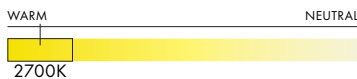

Table

DIMENSIONS

- **A:** 30 x 25 x 24cm / 11.75" x 10" x 9.5"
- **B:** 31 x 25 x 18cm / 12.25" x 10" x 7"
- **C:** 23 x 25 x 16cm / 9" x 10" x 6.25"
- **D:** 20 x 25 x 16cm / 7.75" x 10" x 6.25"

TECHNICAL INFORMATION

- Lamping: Integral 9W 2700K LED
90+ CRI, 50,000 hours
- Lumens: 622 lumens delivered (pearl glass)
- Controls: Hand dimmer switch included

COLOUR TEMPERATURE OPTIONS

CERTIFICATIONS

* APPLICATION: DRY INDOOR LOCATION ONLY