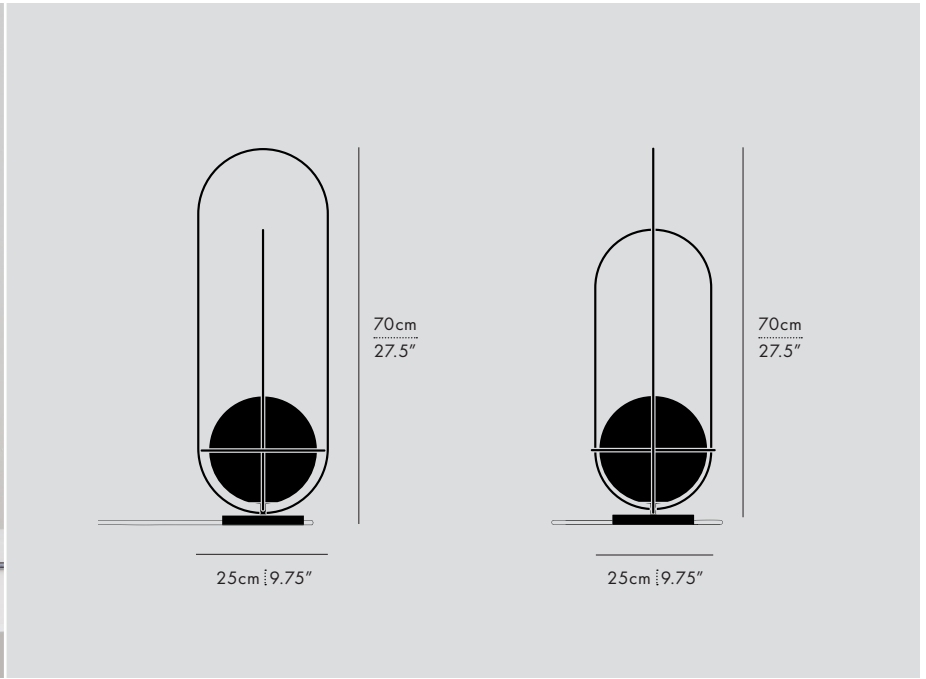

ORBIT - T

TABLE

MANUFACTURED IN CANADA

LUKAS PEET / 2015

ORB-T-BK-120

DESCRIPTION

Orbit illustrates the planetary manoeuvre with its lines defining space around a glowing sphere.

TYPE

Table

DIMENSIONS

- Luminaire: 70 x 25cm / 27.5" x 9.75"

TECHNICAL INFORMATION

- Input Voltage: 110-120V, 220-240V
- Lamping: 4W 3000K G9 LED (Max. 5W)
- Lumens: 351 lumens delivered

COLOUR TEMPERATURE

CERTIFICATIONS

T

FINISH

- BK (BLACK)
- WH (WHITE)
- GD (GOLD)

VOLTAGE IN

- 120
- 230