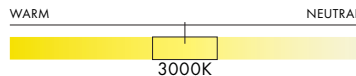

Table

DIMENSIONS

- Luminaire: 70 x 25cm / 27.5" x 9.75"

TECHNICAL INFORMATION

- Input Voltage: 110-120V, 220-240V
- Lamping: 4W 3000K G9 LED (Max. 5W)
- Lumens: 351 lumens delivered

COLOUR TEMPERATURE

CERTIFICATIONS

* APPLICATION: DRY INDOOR LOCATION ONLY

MATERIALS

- Steel
- Etched Glass

FINISHES

FOR CUSTOM FINISHES, PLEASE INQUIRE.

SERIES

ORB

TYPE