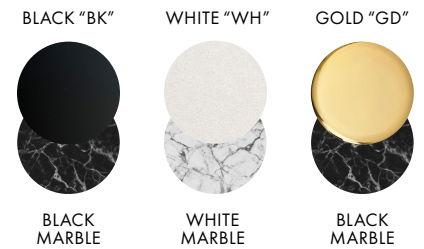

* APPLICATION: DRY INDOOR LOCATION ONLY

MATERIALS

- Steel
- Etched Glass

FINISHES

FOR CUSTOM FINISHES, PLEASE INQUIRE.

SERIES

ORB

TYPE